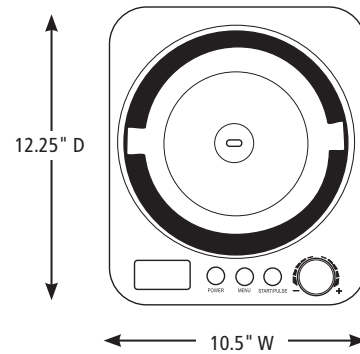

STANDARD ACCESSORIES

WCIC25LID See-through batch bowl lid

WCIC25PDL Heavy-duty stainless steel paddle

WCIC25BWL Removable stainless steel batch bowl

DIMENSIONS

Out of Box Weight: 36.6 lb.

ORDERING INFORMATION	#STD. PKG.	GIFTBOX WEIGHT	CUBIC FEET	BOX DIMENSIONS D X W X H	UPC	CASE PKG.	MC WEIGHT	MC DIMENSIONS D X W X H	MBC
WCIC25 – 2.5-Quart Compressor Ice Cream Maker	1	43	2.25	14.875" x 14.5" x 18"	040072081392	1	43	17.375" x 15" x 20.5"	10040072081399