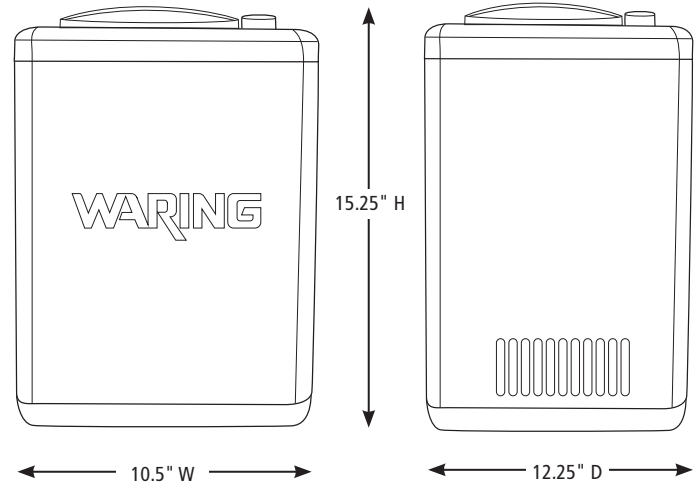

WCIC25

2.5-Quart Compressor Ice Cream Maker

2.5-Quart Compressor Ice Cream Maker

MAIN FEATURES

- 2.5-quart capacity, electric ice cream maker
- Built-in compressor means no pre-freezing
- Make up to 2.5 quarts of ice cream, frozen yogurt or gelato in as little as 30 minutes
- Easy-to-clean stainless steel exterior and LCD display
- Heavy-duty stainless steel mixing paddle incorporates just the right amount of air
- Removable batch bowl for easy storage and cleaning
- “Keep Cool” feature holds ice cream at the optimal temperature when process is finished
- Limited One Year Warranty

STANDARD ACCESSORIES

WCIC25LID See-through batch bowl lid

WCIC25PDL Heavy-duty stainless steel paddle

WCIC25BWL Removable stainless steel batch bowl

DIMENSIONS

Out of Box Weight: 36.6 lb.

ORDERING INFORMATION	#STD. PKG.	GIFTBOX WEIGHT	CUBIC FEET	BOX DIMENSIONS D X W X H	UPC	CASE PKG.	MC WEIGHT	MC DIMENSIONS D X W X H	MBC
WCIC25 – 2.5-Quart Compressor Ice Cream Maker	1	43	2.25	14.875" x 14.5" x 18"	040072081392	1	43	17.375" x 15" x 20.5"	10040072081399