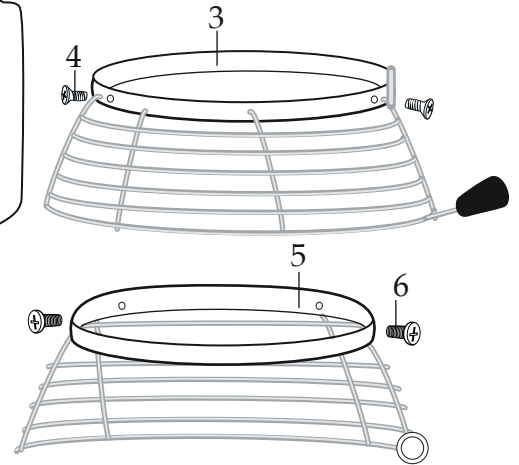

Luna 20 Planetary Stand Mixer 20 Qt.
WSM20L

038559
Motor & Gear Box Assembly
Just remove the Bolts Illustration# 9.

038560
Column & Base Assembly
Everything after Motor & Gear Box is removed.

WARING COMMERCIAL

Unit Components WSM20L

Illustration#	Part#	Description
1	037379	Screw /top front plate
2	037380	Screw /top front plate
3	038561	Top Guard (with handle)
4	037382	Top Bowl Guard Screw (2 required)
5	038562	Bottom Guard (no handle)
6	037384	Bottom/Bowl Guard Screw (2 required)
7	037390	Washer (4 required)
8	037389	Spring Washer (4 required)
9	037388	Bolt (4 required)
10	037392	Cradle Plate (2 required one for each side)
11	037391	Hex Head Bolt with Spring Washer & Washer (6 required)
12	038563	20 Quart Bowl (WSM20LBL)
13	038564	Whisk (WSM20LW)
14	038565	Mixing Paddle (WSM20LMP)
15	038566	Dough Hook (WSM20LDH)
16	037393	Foot (4 required)
17	038567	Name Plate
18	037411	Screw (4 required)
19	037401	Attachment Hub Cover
20	037402	Attachment Hub Screw
21	037399	Start Switch (green)
22	037400	Stop Switch (red)
23	037404	Reset Switch
24	038568	Interlock Leads
25	037413	Cradle Interlock
26	037415	Screw (2 required)
27	038569	Run Capacitor with Leads
28	038570	Start Capacitor with Leads
29	038571	Metal Plate
30	037412	Screw (6 required)
31	037415	Screw (2 required each side)

Illustration#	Part#	Description
32	037413	Cradle Interlock
33	038575	Bracket
34	038574	9.25"-10"-13" Black Lead Assembly Kit
	038573	10" Black Lead Assembly
	038572	13" Black Lead Assembly
35	037421	Relay
36	037405	Cord
37	037407	Screw
38	037406	Cord Clamp
39	037408	Hex Nut
40	037387	Screw (2 required one for each side)
41	037386	Spring (2 required one for each side)
42	037385	Bowl Bracket (2 required one for each side)