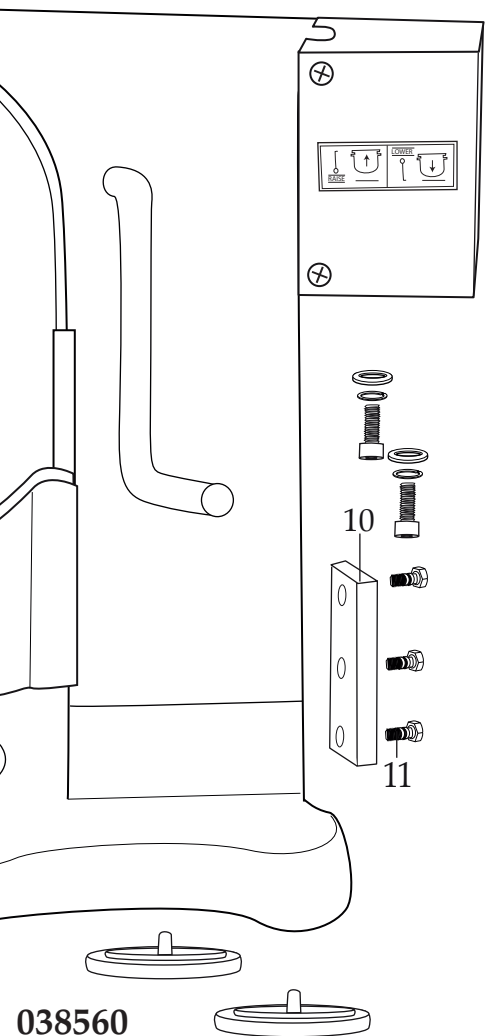

Luna 20 Planetary Stand Mixer 20 Qt.
WSM20L

038559
Motor & Gear Box Assembly
Just remove the Bolts Illustration# 9.

038560
Column & Base Assembly
Everything after Motor & Gear Box is removed.

WARING COMMERCIAL

Unit Components WSM20L

Illustration#	Part#	Description
1	037379	Screw /top front plate
2	037380	Screw /top front plate
3	038561	Top Guard (with handle)
4	037382	Top Bowl Guard Screw (2 required)
5	038562	Bottom Guard (no handle)
6	037384	Bottom/Bowl Guard Screw (2 required)
7	037390	Washer (4 required)
8	037389	Spring Washer (4 required)
9	037388	Bolt (4 required)
10	037392	Cradle Plate (2 required one for each side)
11	037391	Hex Head Bolt with Spring Washer & Washer (6 required)
12	038563	20 Quart Bowl (WSM20LBL)
13	038564	Whisk (WSM20LW)
14	038565	Mixing Paddle (WSM20LMP)
15	038566	Dough Hook (WSM20LDH)
16	037393	Foot (4 required)
17	038567	Name Plate
18	037411	Screw (4 required)
19	037401	Attachment Hub Cover
20	037402	Attachment Hub Screw
21	037399	Start Switch (green)
22	037400	Stop Switch (red)
23	037404	Reset Switch
24	038568	Interlock Leads
25	037413	Cradle Interlock
26	037415	Screw (2 required)
27	038569	Run Capacitor with Leads
28	038570	Start Capacitor with Leads
29	038571	Metal Plate
30	037412	Screw (6 required)
31	037415	Screw (2 required each side)

Illustration#	Part#	Description
32	037413	Cradle Interlock
33	038575	Bracket
34	038574	9.25"-10"-13" Black Lead Assembly Kit
	038573	10" Black Lead Assembly
	038572	13" Black Lead Assembly
35	037421	Relay
36	037405	Cord
37	037407	Screw
38	037406	Cord Clamp
39	037408	Hex Nut
40	037387	Screw (2 required one for each side)
41	037386	Spring (2 required one for each side)
42	037385	Bowl Bracket (2 required one for each side)