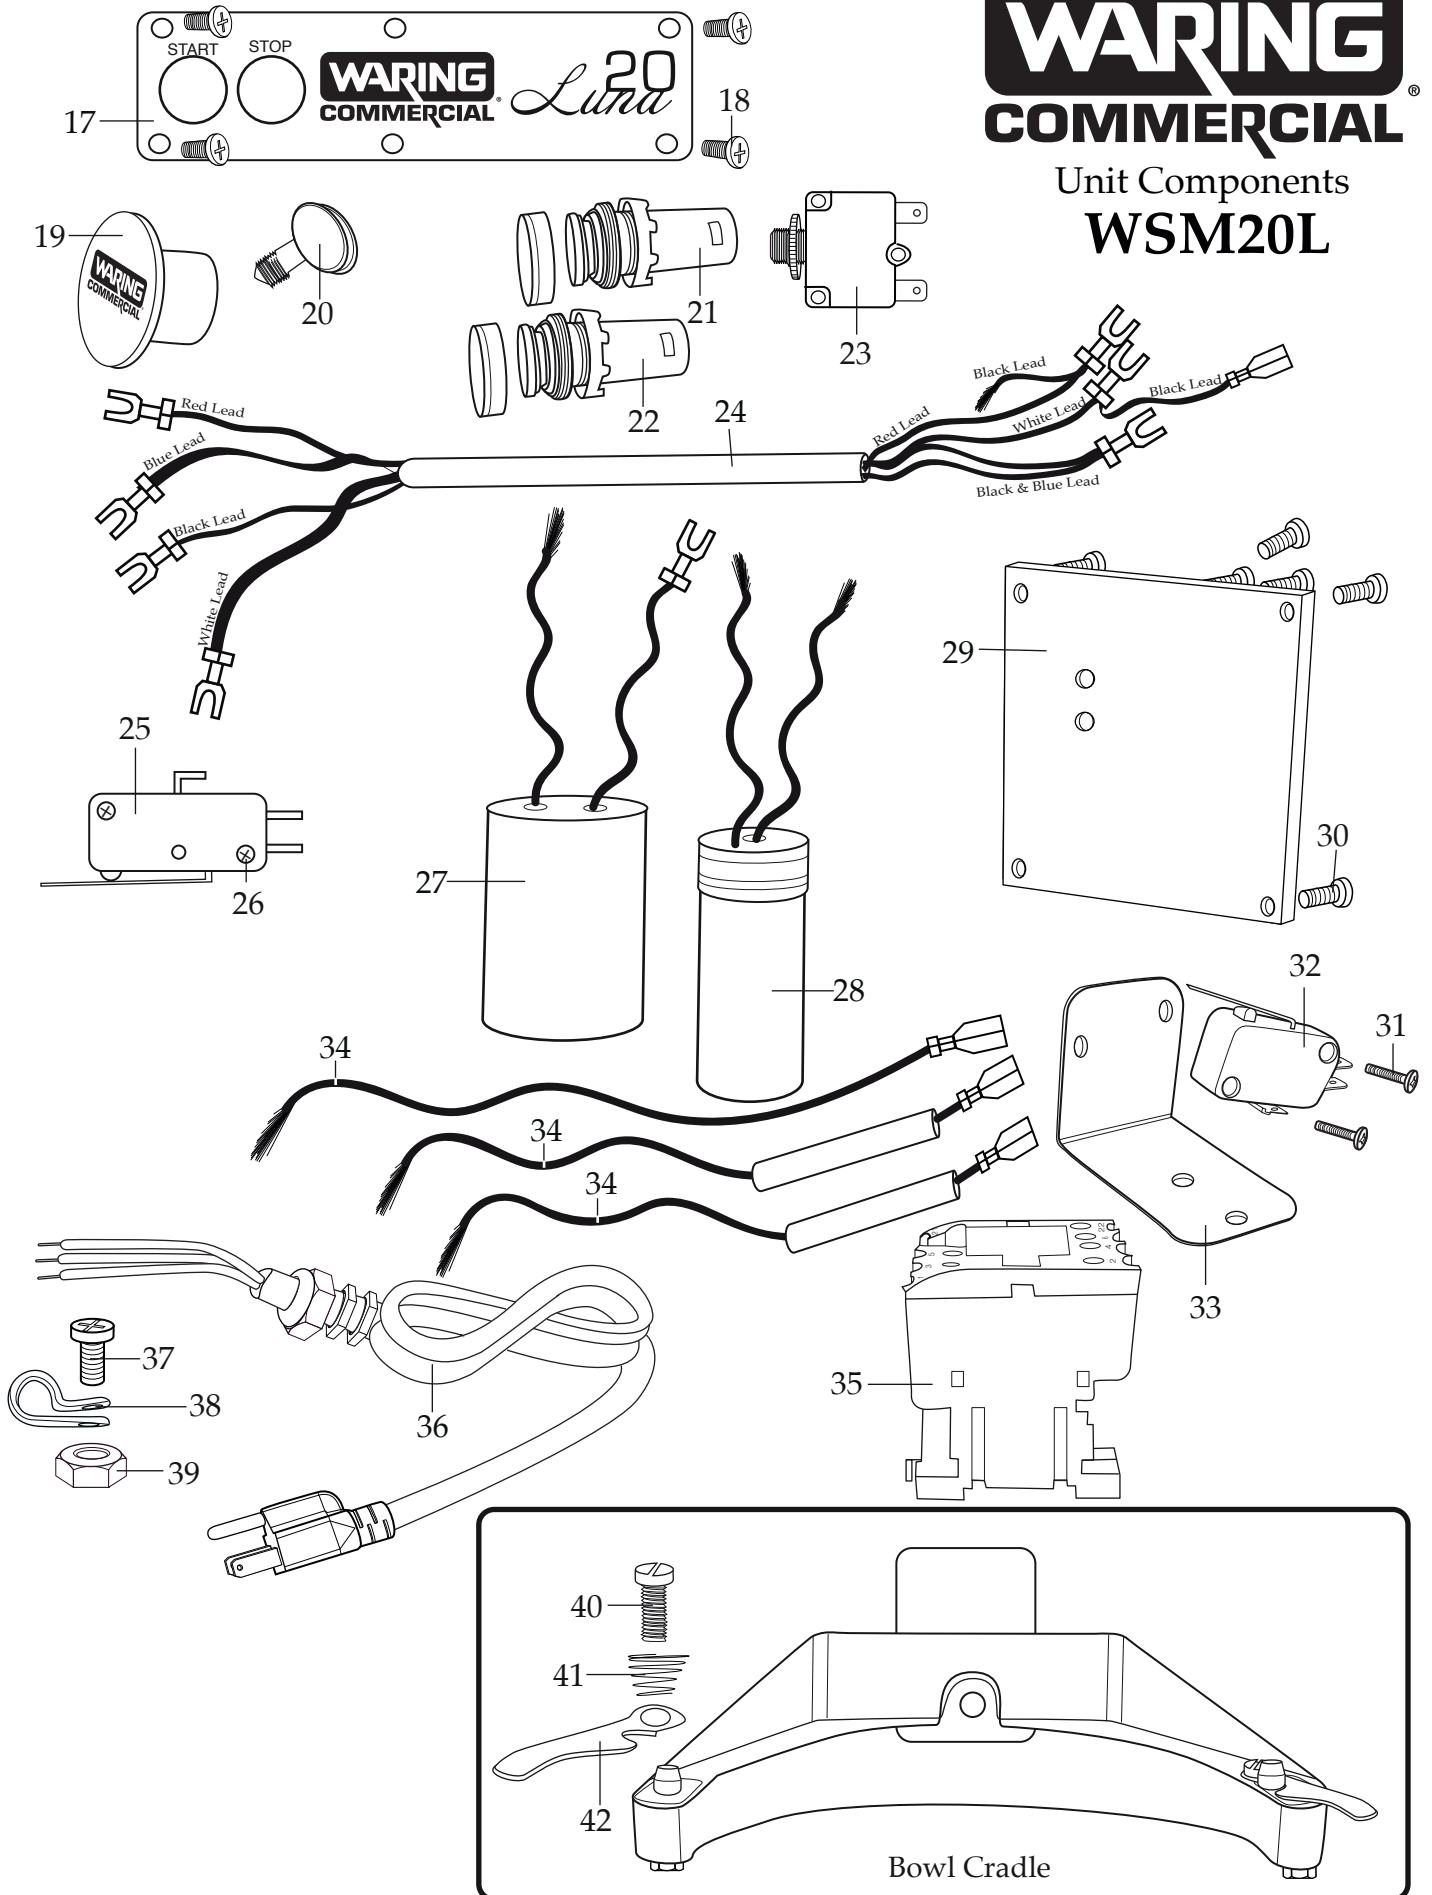

Luna 20 Planetary Stand Mixer 20 Qt.
WSM20L

038559
Motor & Gear Box Assembly
Just remove the Bolts Illustration# 9.

038560
Column & Base Assembly
Everything after Motor & Gear Box is removed.

WARING COMMERCIAL

Unit Components WSM20L

Illustration#	Part#	Description
1	037379	Screw /top front plate
2	037380	Screw /top front plate
3	038561	Top Guard (with handle)
4	037382	Top Bowl Guard Screw (2 required)
5	038562	Bottom Guard (no handle)
6	037384	Bottom/Bowl Guard Screw (2 required)
7	037390	Washer (4 required)
8	037389	Spring Washer (4 required)
9	037388	Bolt (4 required)
10	037392	Cradle Plate (2 required one for each side)
11	037391	Hex Head Bolt with Spring Washer & Washer (6 required)
12	038563	20 Quart Bowl (WSM20LBL)
13	038564	Whisk (WSM20LW)
14	038565	Mixing Paddle (WSM20LMP)
15	038566	Dough Hook (WSM20LDH)
16	037393	Foot (4 required)
17	038567	Name Plate
18	037411	Screw (4 required)
19	037401	Attachment Hub Cover
20	037402	Attachment Hub Screw
21	037399	Start Switch (green)
22	037400	Stop Switch (red)
23	037404	Reset Switch
24	038568	Interlock Leads
25	037413	Cradle Interlock
26	037415	Screw (2 required)
27	038569	Run Capacitor with Leads
28	038570	Start Capacitor with Leads
29	038571	Metal Plate
30	037412	Screw (6 required)
31	037415	Screw (2 required each side)

Illustration#	Part#	Description
32	037413	Cradle Interlock
33	038575	Bracket
34	038574	9.25"-10"-13" Black Lead Assembly Kit
	038573	10" Black Lead Assembly
	038572	13" Black Lead Assembly
35	037421	Relay
36	037405	Cord
37	037407	Screw
38	037406	Cord Clamp
39	037408	Hex Nut
40	037387	Screw (2 required one for each side)
41	037386	Spring (2 required one for each side)
42	037385	Bowl Bracket (2 required one for each side)