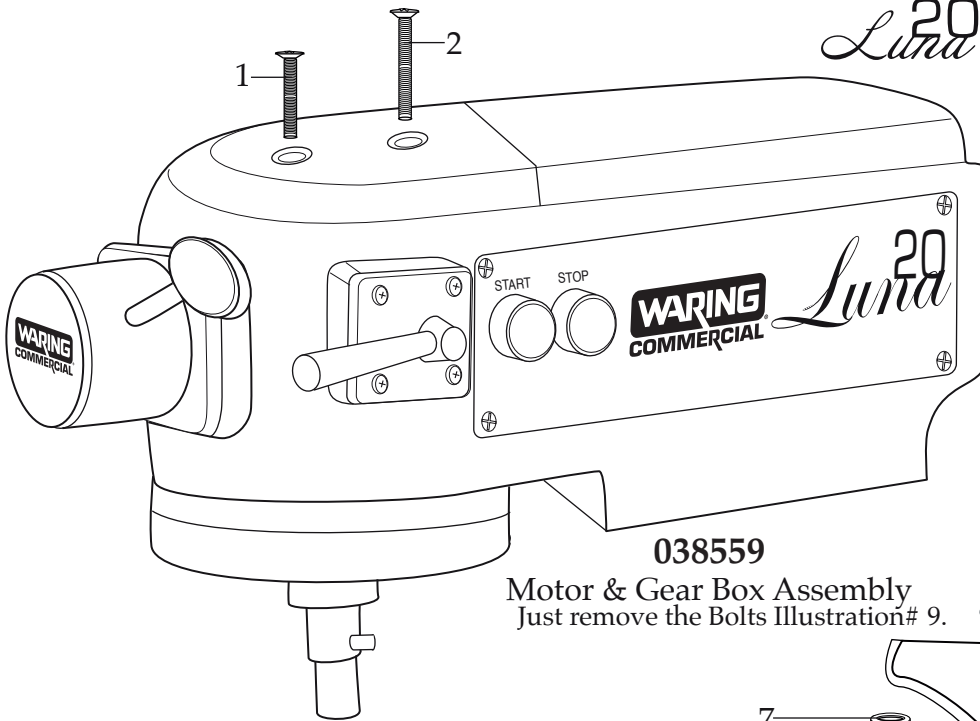

Luna 20 Planetary Stand Mixer 20 Qt.
WSM20L

038559
Motor & Gear Box Assembly
Just remove the Bolts Illustration# 9.

038560
Column & Base Assembly
Everything after Motor & Gear Box is removed.

WARING COMMERCIAL

Unit Components WSM20L

Illustration#	Part#	Description
1	037379	Screw /top front plate
2	037380	Screw /top front plate
3	038561	Top Guard (with handle)
4	037382	Top Bowl Guard Screw (2 required)
5	038562	Bottom Guard (no handle)
6	037384	Bottom/Bowl Guard Screw (2 required)
7	037390	Washer (4 required)
8	037389	Spring Washer (4 required)
9	037388	Bolt (4 required)
10	037392	Cradle Plate (2 required one for each side)
11	037391	Hex Head Bolt with Spring Washer & Washer (6 required)
12	038563	20 Quart Bowl (WSM20LBL)
13	038564	Whisk (WSM20LW)
14	038565	Mixing Paddle (WSM20LMP)
15	038566	Dough Hook (WSM20LDH)
16	037393	Foot (4 required)
17	038567	Name Plate
18	037411	Screw (4 required)
19	037401	Attachment Hub Cover
20	037402	Attachment Hub Screw
21	037399	Start Switch (green)
22	037400	Stop Switch (red)
23	037404	Reset Switch
24	038568	Interlock Leads
25	037413	Cradle Interlock
26	037415	Screw (2 required)
27	038569	Run Capacitor with Leads
28	038570	Start Capacitor with Leads
29	038571	Metal Plate
30	037412	Screw (6 required)
31	037415	Screw (2 required each side)

Illustration#	Part#	Description
32	037413	Cradle Interlock
33	038575	Bracket
34	038574	9.25"-10"-13" Black Lead Assembly Kit
	038573	10" Black Lead Assembly
	038572	13" Black Lead Assembly
35	037421	Relay
36	037405	Cord
37	037407	Screw
38	037406	Cord Clamp
39	037408	Hex Nut
40	037387	Screw (2 required one for each side)
41	037386	Spring (2 required one for each side)
42	037385	Bowl Bracket (2 required one for each side)