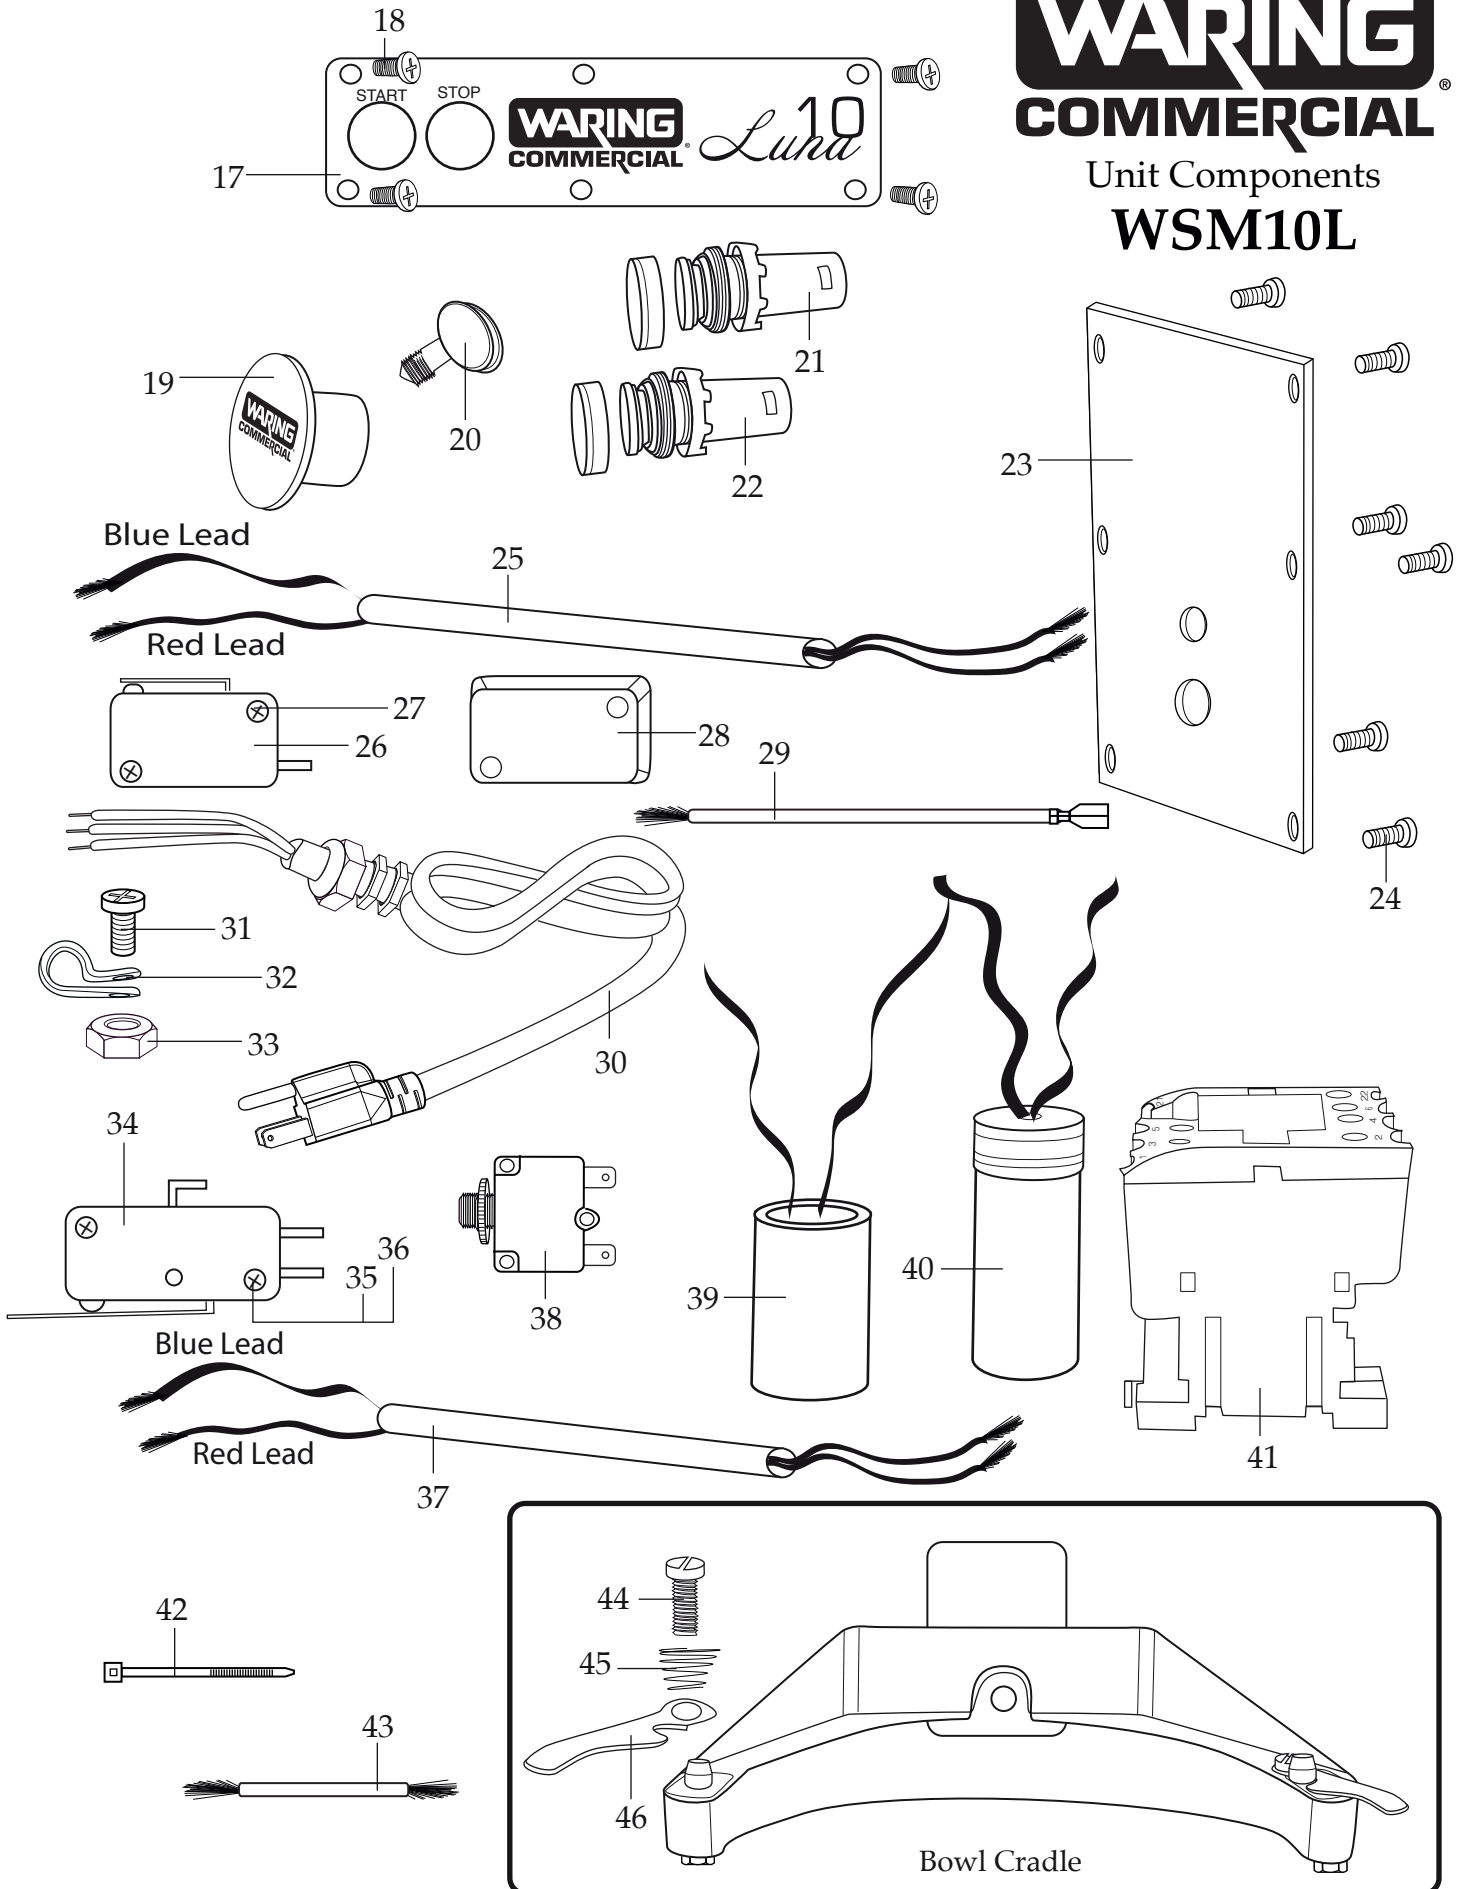

## Luna<sup>10</sup> Planetary Stand Mixer 10 Qt. WSM10L

**037424**

Motor & Gear Box Assembly  
Just remove the Bolts Illustration# 9.

**037425**

Column & Base Assembly  
Everything after Motor & Gear Box is removed.

## Unit Components WSM10L

<b>Illustration#</b>	<b>Part#</b>	<b>Description</b>
1	037379	Screw /top front plate
2	037380	Screw /top front plate
3	037381	Top and Bottom Bowl Guard
4	037382	Top Bowl Guard Screw (2 required)
5	037383	Use Illustration#3
6	037384	Bottom/Bowl Guard Screw (2 required)
7	037390	Washer (4 required)
8	037389	Spring Washer (4 required)
9	037388	Bolt (4 required)
10	037392	Cradle Plate (2 required one for each side)
11	037391	Hex Head Bolt with Spring Washer & Washer (6 required)
12	037397	10 Quart Bowl (WSM10BL)
13	037396	Whisk (WSM10LW)
14	037395	Mixing Paddle (WSM10LMP)
15	037394	Dough Hook (WSM10LDH)
16	037393	Foot (4 required)
17	037398	Name Plate
18	037411	Screw (4 required)
19	037401	Attachment Hub Cover
20	037402	Attachment Hub Screw
21	037399	Start Switch (green)
22	037400	Stop Switch (red)
23	037403	Silver Back Plate
24	037412	Screw (6 required)
25	037420	Guard Interlock Leads
26	037417	Guard Interlock
27	037419	Screw (2 required)
28	037418	Guard Interlock Spacer
29	037409	6.25" Black Lead
30	037405	Cord
31	037407	Screw

Illustration#	Part#	Description
32	037406	Cord Clamp
33	037408	Hex Nut
34	037413	Cradle Interlock
35	037416	Washer (2 required)
36	037415	Screw (2 required)
37	037414	Cradle Interlock Leads
38	037404	Reset Switch
39	037422	Run Capacitor with Leads
40	037423	Start Capacitor with Leads
41	037421	Relay
42	013731	Wire Ties (5 required)
43	037410	2.75" Black Lead
44	037387	Screw (2 required one for each side)
45	037386	Spring (2 required one for each side)
46	037385	Bowl Bracket (2 required one for each side)