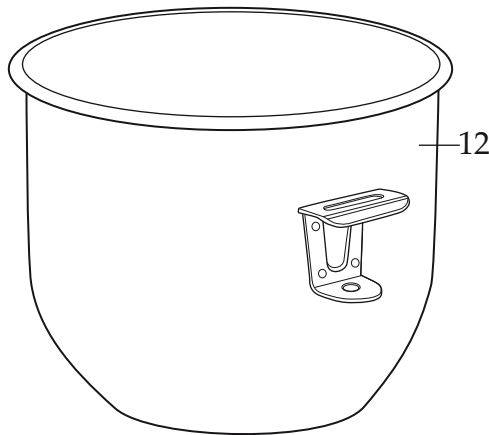

## Luna<sup>10</sup> Planetary Stand Mixer 10 Qt. WSM10L

**037424**

Motor & Gear Box Assembly  
Just remove the Bolts Illustration# 9.

**037425**

Column & Base Assembly  
Everything after Motor & Gear Box is removed.

## Unit Components WSM10L

<b>Illustration#</b>	<b>Part#</b>	<b>Description</b>
1	037379	Screw /top front plate
2	037380	Screw /top front plate
3	037381	Top and Bottom Bowl Guard
4	037382	Top Bowl Guard Screw (2 required)
5	037383	Use Illustration#3
6	037384	Bottom/Bowl Guard Screw (2 required)
7	037390	Washer (4 required)
8	037389	Spring Washer (4 required)
9	037388	Bolt (4 required)
10	037392	Cradle Plate (2 required one for each side)
11	037391	Hex Head Bolt with Spring Washer & Washer (6 required)
12	037397	10 Quart Bowl (WSM10BL)
13	037396	Whisk (WSM10LW)
14	037395	Mixing Paddle (WSM10LMP)
15	037394	Dough Hook (WSM10LDH)
16	037393	Foot (4 required)
17	037398	Name Plate
18	037411	Screw (4 required)
19	037401	Attachment Hub Cover
20	037402	Attachment Hub Screw
21	037399	Start Switch (green)
22	037400	Stop Switch (red)
23	037403	Silver Back Plate
24	037412	Screw (6 required)
25	037420	Guard Interlock Leads
26	037417	Guard Interlock
27	037419	Screw (2 required)
28	037418	Guard Interlock Spacer
29	037409	6.25" Black Lead
30	037405	Cord
31	037407	Screw

Illustration#	Part#	Description
32	037406	Cord Clamp
33	037408	Hex Nut
34	037413	Cradle Interlock
35	037416	Washer (2 required)
36	037415	Screw (2 required)
37	037414	Cradle Interlock Leads
38	037404	Reset Switch
39	037422	Run Capacitor with Leads
40	037423	Start Capacitor with Leads
41	037421	Relay
42	013731	Wire Ties (5 required)
43	037410	2.75" Black Lead
44	037387	Screw (2 required one for each side)
45	037386	Spring (2 required one for each side)
46	037385	Bowl Bracket (2 required one for each side)