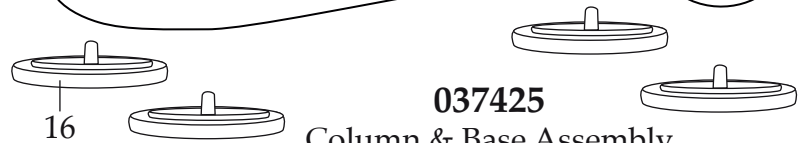

## Luna<sup>10</sup> Planetary Stand Mixer 10 Qt. WSM10L

**037424**

Motor & Gear Box Assembly  
Just remove the Bolts Illustration# 9.

**037425**

Column & Base Assembly  
Everything after Motor & Gear Box is removed.

## Unit Components WSM10L

<b>Illustration#</b>	<b>Part#</b>	<b>Description</b>
1	037379	Screw /top front plate
2	037380	Screw /top front plate
3	037381	Top and Bottom Bowl Guard
4	037382	Top Bowl Guard Screw (2 required)
5	037383	Use Illustration#3
6	037384	Bottom/Bowl Guard Screw (2 required)
7	037390	Washer (4 required)
8	037389	Spring Washer (4 required)
9	037388	Bolt (4 required)
10	037392	Cradle Plate (2 required one for each side)
11	037391	Hex Head Bolt with Spring Washer & Washer (6 required)
12	037397	10 Quart Bowl (WSM10BL)
13	037396	Whisk (WSM10LW)
14	037395	Mixing Paddle (WSM10LMP)
15	037394	Dough Hook (WSM10LDH)
16	037393	Foot (4 required)
17	037398	Name Plate
18	037411	Screw (4 required)
19	037401	Attachment Hub Cover
20	037402	Attachment Hub Screw
21	037399	Start Switch (green)
22	037400	Stop Switch (red)
23	037403	Silver Back Plate
24	037412	Screw (6 required)
25	037420	Guard Interlock Leads
26	037417	Guard Interlock
27	037419	Screw (2 required)
28	037418	Guard Interlock Spacer
29	037409	6.25" Black Lead
30	037405	Cord
31	037407	Screw