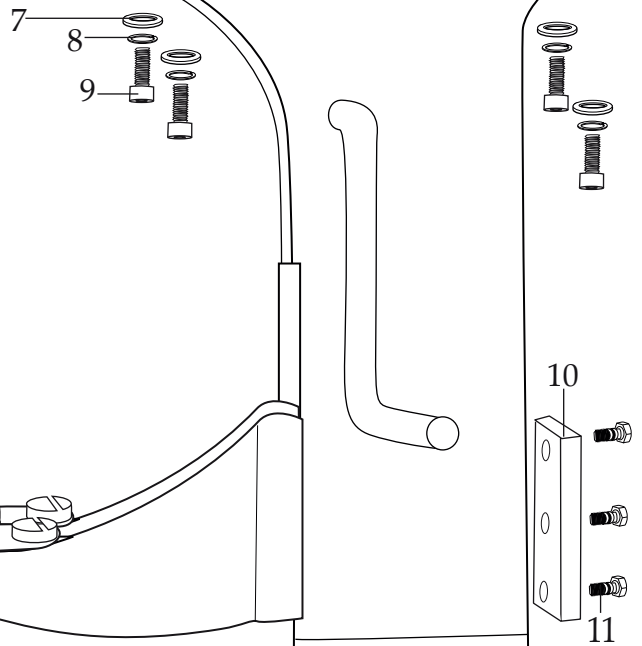

## Luna<sup>10</sup> Planetary Stand Mixer 10 Qt. WSM10L

**037424**

Motor & Gear Box Assembly  
Just remove the Bolts Illustration# 9.

**037425**

Column & Base Assembly  
Everything after Motor & Gear Box is removed.

## Unit Components WSM10L

<b>Illustration#</b>	<b>Part#</b>	<b>Description</b>
1	037379	Screw /top front plate
2	037380	Screw /top front plate
3	037381	Top and Bottom Bowl Guard
4	037382	Top Bowl Guard Screw (2 required)
5	037383	Use Illustration#3
6	037384	Bottom/Bowl Guard Screw (2 required)
7	037390	Washer (4 required)
8	037389	Spring Washer (4 required)
9	037388	Bolt (4 required)
10	037392	Cradle Plate (2 required one for each side)
11	037391	Hex Head Bolt with Spring Washer & Washer (6 required)
12	037397	10 Quart Bowl (WSM10BL)
13	037396	Whisk (WSM10LW)
14	037395	Mixing Paddle (WSM10LMP)
15	037394	Dough Hook (WSM10LDH)
16	037393	Foot (4 required)
17	037398	Name Plate
18	037411	Screw (4 required)
19	037401	Attachment Hub Cover
20	037402	Attachment Hub Screw
21	037399	Start Switch (green)
22	037400	Stop Switch (red)
23	037403	Silver Back Plate
24	037412	Screw (6 required)
25	037420	Guard Interlock Leads
26	037417	Guard Interlock
27	037419	Screw (2 required)
28	037418	Guard Interlock Spacer
29	037409	6.25" Black Lead
30	037405	Cord
31	037407	Screw

Illustration#	Part#	Description
32	037406	Cord Clamp
33	037408	Hex Nut
34	037413	Cradle Interlock
35	037416	Washer (2 required)
36	037415	Screw (2 required)
37	037414	Cradle Interlock Leads
38	037404	Reset Switch
39	037422	Run Capacitor with Leads
40	037423	Start Capacitor with Leads
41	037421	Relay
42	013731	Wire Ties (5 required)
43	037410	2.75" Black Lead
44	037387	Screw (2 required one for each side)
45	037386	Spring (2 required one for each side)
46	037385	Bowl Bracket (2 required one for each side)