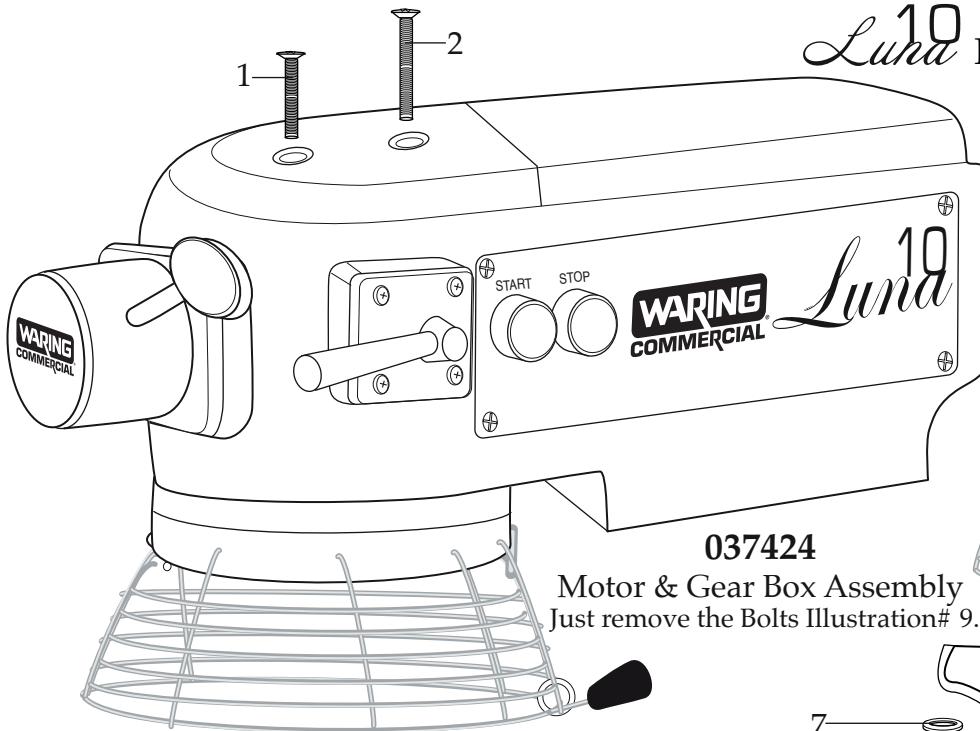

## Luna<sup>10</sup> Planetary Stand Mixer 10 Qt. WSM10L

**037424**

Motor & Gear Box Assembly  
Just remove the Bolts Illustration# 9.

**037425**

Column & Base Assembly  
Everything after Motor & Gear Box is removed.

## Unit Components WSM10L

<b>Illustration#</b>	<b>Part#</b>	<b>Description</b>
1	037379	Screw /top front plate
2	037380	Screw /top front plate
3	037381	Top and Bottom Bowl Guard
4	037382	Top Bowl Guard Screw (2 required)
5	037383	Use Illustration#3
6	037384	Bottom/Bowl Guard Screw (2 required)
7	037390	Washer (4 required)
8	037389	Spring Washer (4 required)
9	037388	Bolt (4 required)
10	037392	Cradle Plate (2 required one for each side)
11	037391	Hex Head Bolt with Spring Washer & Washer (6 required)
12	037397	10 Quart Bowl (WSM10BL)
13	037396	Whisk (WSM10LW)
14	037395	Mixing Paddle (WSM10LMP)
15	037394	Dough Hook (WSM10LDH)
16	037393	Foot (4 required)
17	037398	Name Plate
18	037411	Screw (4 required)
19	037401	Attachment Hub Cover
20	037402	Attachment Hub Screw
21	037399	Start Switch (green)
22	037400	Stop Switch (red)
23	037403	Silver Back Plate
24	037412	Screw (6 required)
25	037420	Guard Interlock Leads
26	037417	Guard Interlock
27	037419	Screw (2 required)
28	037418	Guard Interlock Spacer
29	037409	6.25" Black Lead
30	037405	Cord
31	037407	Screw

Illustration#	Part#	Description
32	037406	Cord Clamp
33	037408	Hex Nut
34	037413	Cradle Interlock
35	037416	Washer (2 required)
36	037415	Screw (2 required)
37	037414	Cradle Interlock Leads
38	037404	Reset Switch
39	037422	Run Capacitor with Leads
40	037423	Start Capacitor with Leads
41	037421	Relay
42	013731	Wire Ties (5 required)
43	037410	2.75" Black Lead
44	037387	Screw (2 required one for each side)
45	037386	Spring (2 required one for each side)
46	037385	Bowl Bracket (2 required one for each side)