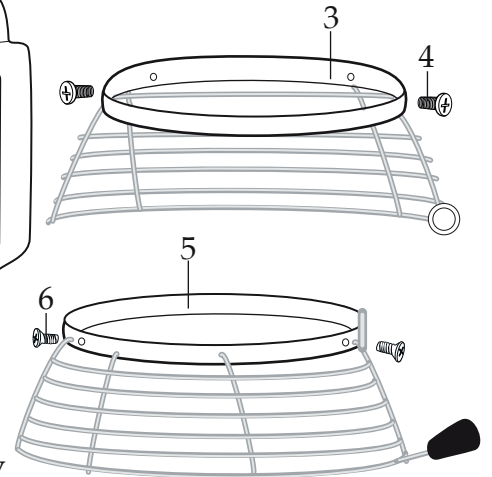

## Luna<sup>10</sup> Planetary Stand Mixer 10 Qt. WSM10L

**037424**

Motor & Gear Box Assembly  
Just remove the Bolts Illustration# 9.

**037425**

Column & Base Assembly  
Everything after Motor & Gear Box is removed.

## Unit Components WSM10L

<b>Illustration#</b>	<b>Part#</b>	<b>Description</b>
1	037379	Screw /top front plate
2	037380	Screw /top front plate
3	037381	Top and Bottom Bowl Guard
4	037382	Top Bowl Guard Screw (2 required)
5	037383	Use Illustration#3
6	037384	Bottom/Bowl Guard Screw (2 required)
7	037390	Washer (4 required)
8	037389	Spring Washer (4 required)
9	037388	Bolt (4 required)
10	037392	Cradle Plate (2 required one for each side)
11	037391	Hex Head Bolt with Spring Washer & Washer (6 required)
12	037397	10 Quart Bowl (WSM10BL)
13	037396	Whisk (WSM10LW)
14	037395	Mixing Paddle (WSM10LMP)
15	037394	Dough Hook (WSM10LDH)
16	037393	Foot (4 required)
17	037398	Name Plate
18	037411	Screw (4 required)
19	037401	Attachment Hub Cover
20	037402	Attachment Hub Screw
21	037399	Start Switch (green)
22	037400	Stop Switch (red)
23	037403	Silver Back Plate
24	037412	Screw (6 required)
25	037420	Guard Interlock Leads
26	037417	Guard Interlock
27	037419	Screw (2 required)
28	037418	Guard Interlock Spacer
29	037409	6.25" Black Lead
30	037405	Cord
31	037407	Screw

Illustration#	Part#	Description
32	037406	Cord Clamp
33	037408	Hex Nut
34	037413	Cradle Interlock
35	037416	Washer (2 required)
36	037415	Screw (2 required)
37	037414	Cradle Interlock Leads
38	037404	Reset Switch
39	037422	Run Capacitor with Leads
40	037423	Start Capacitor with Leads
41	037421	Relay
42	013731	Wire Ties (5 required)
43	037410	2.75" Black Lead
44	037387	Screw (2 required one for each side)
45	037386	Spring (2 required one for each side)
46	037385	Bowl Bracket (2 required one for each side)