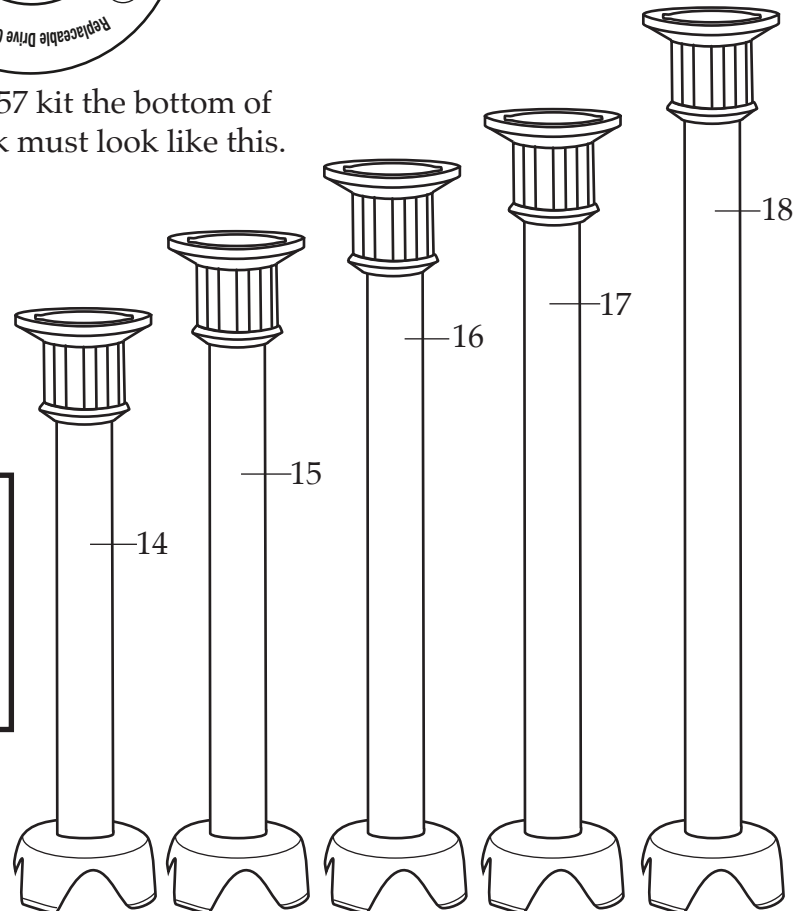

↑ Y Y | M M | D D
Date Code Location
year year | month month | day day

To use the 503357 kit the bottom of your Power Pack must look like this.

503357 Kit Parts Included *(part changed in 2007)*

Power Pack Coupling Tool