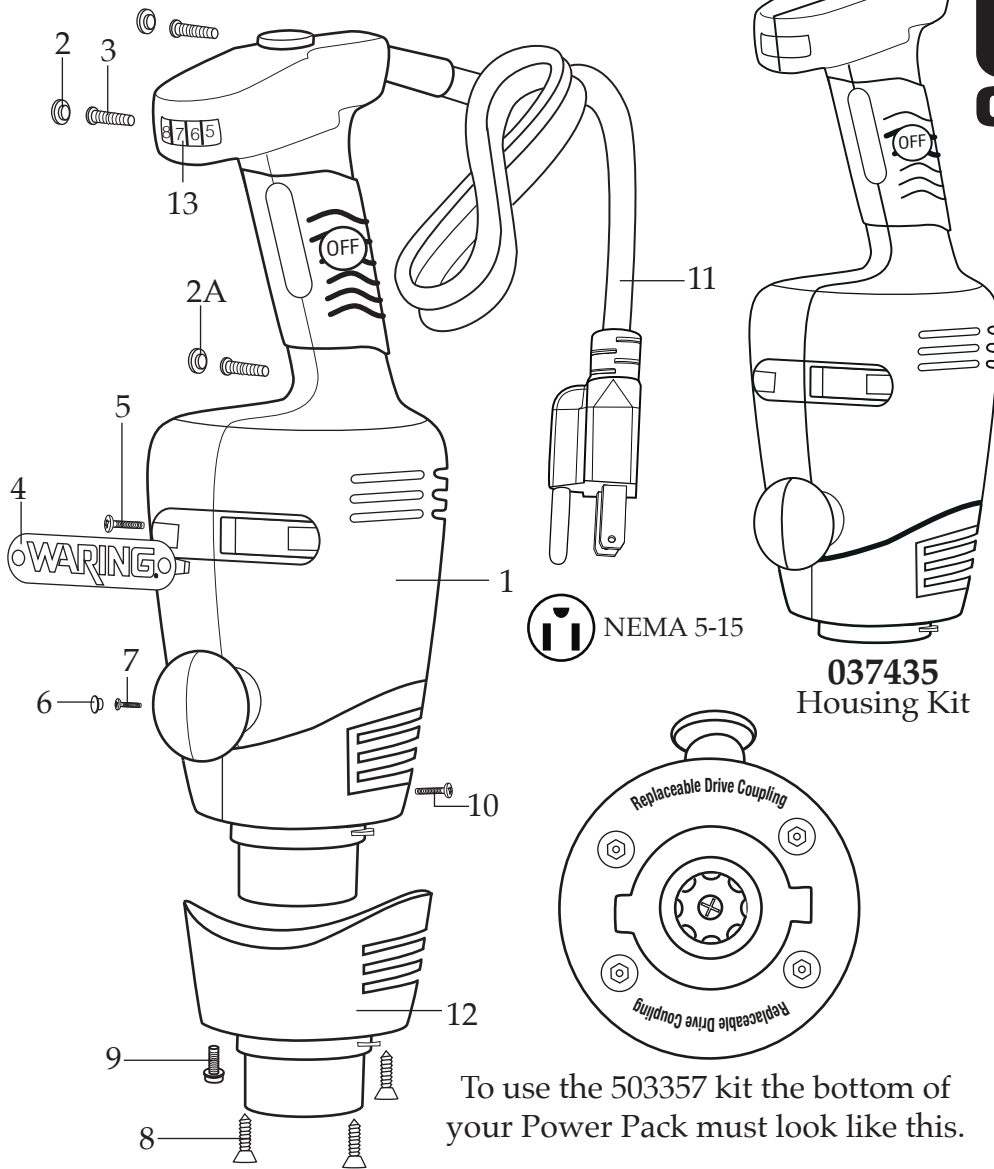

WARING COMMERCIAL

Immersion Blender

WSB50 12" shaft

WSB55 14" shaft

WSB60 16" shaft

WSB65 18" shaft

WSB70 21" shaft

037435
Housing Kit

↑ Y Y | M M | D D
Date Code Location
year year | month month | day day

To use the 503357 kit the bottom of your Power Pack must look like this.