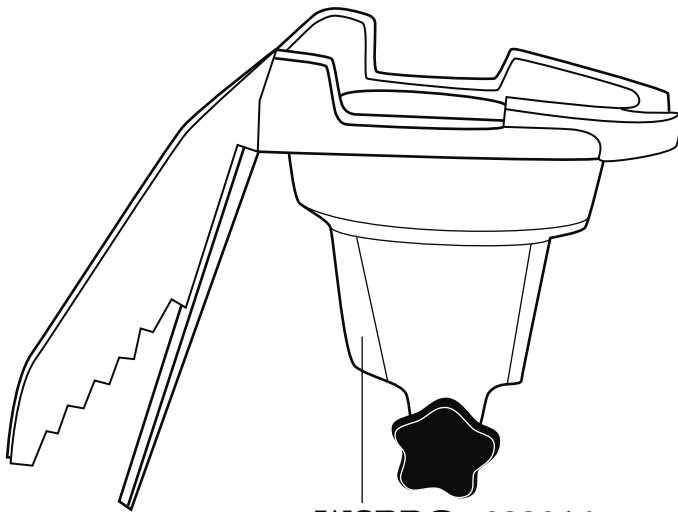

032650 - Speed Control Knob

037922 - Cord Bushing

033666 - Cord Clamp

033654 - Screw (2 required)

038173 - Trigger Assembly

038174 - Button Assembly

WSBBC - 033016
Bowl Clamp

WSB01 - 033017
Wall Hanger