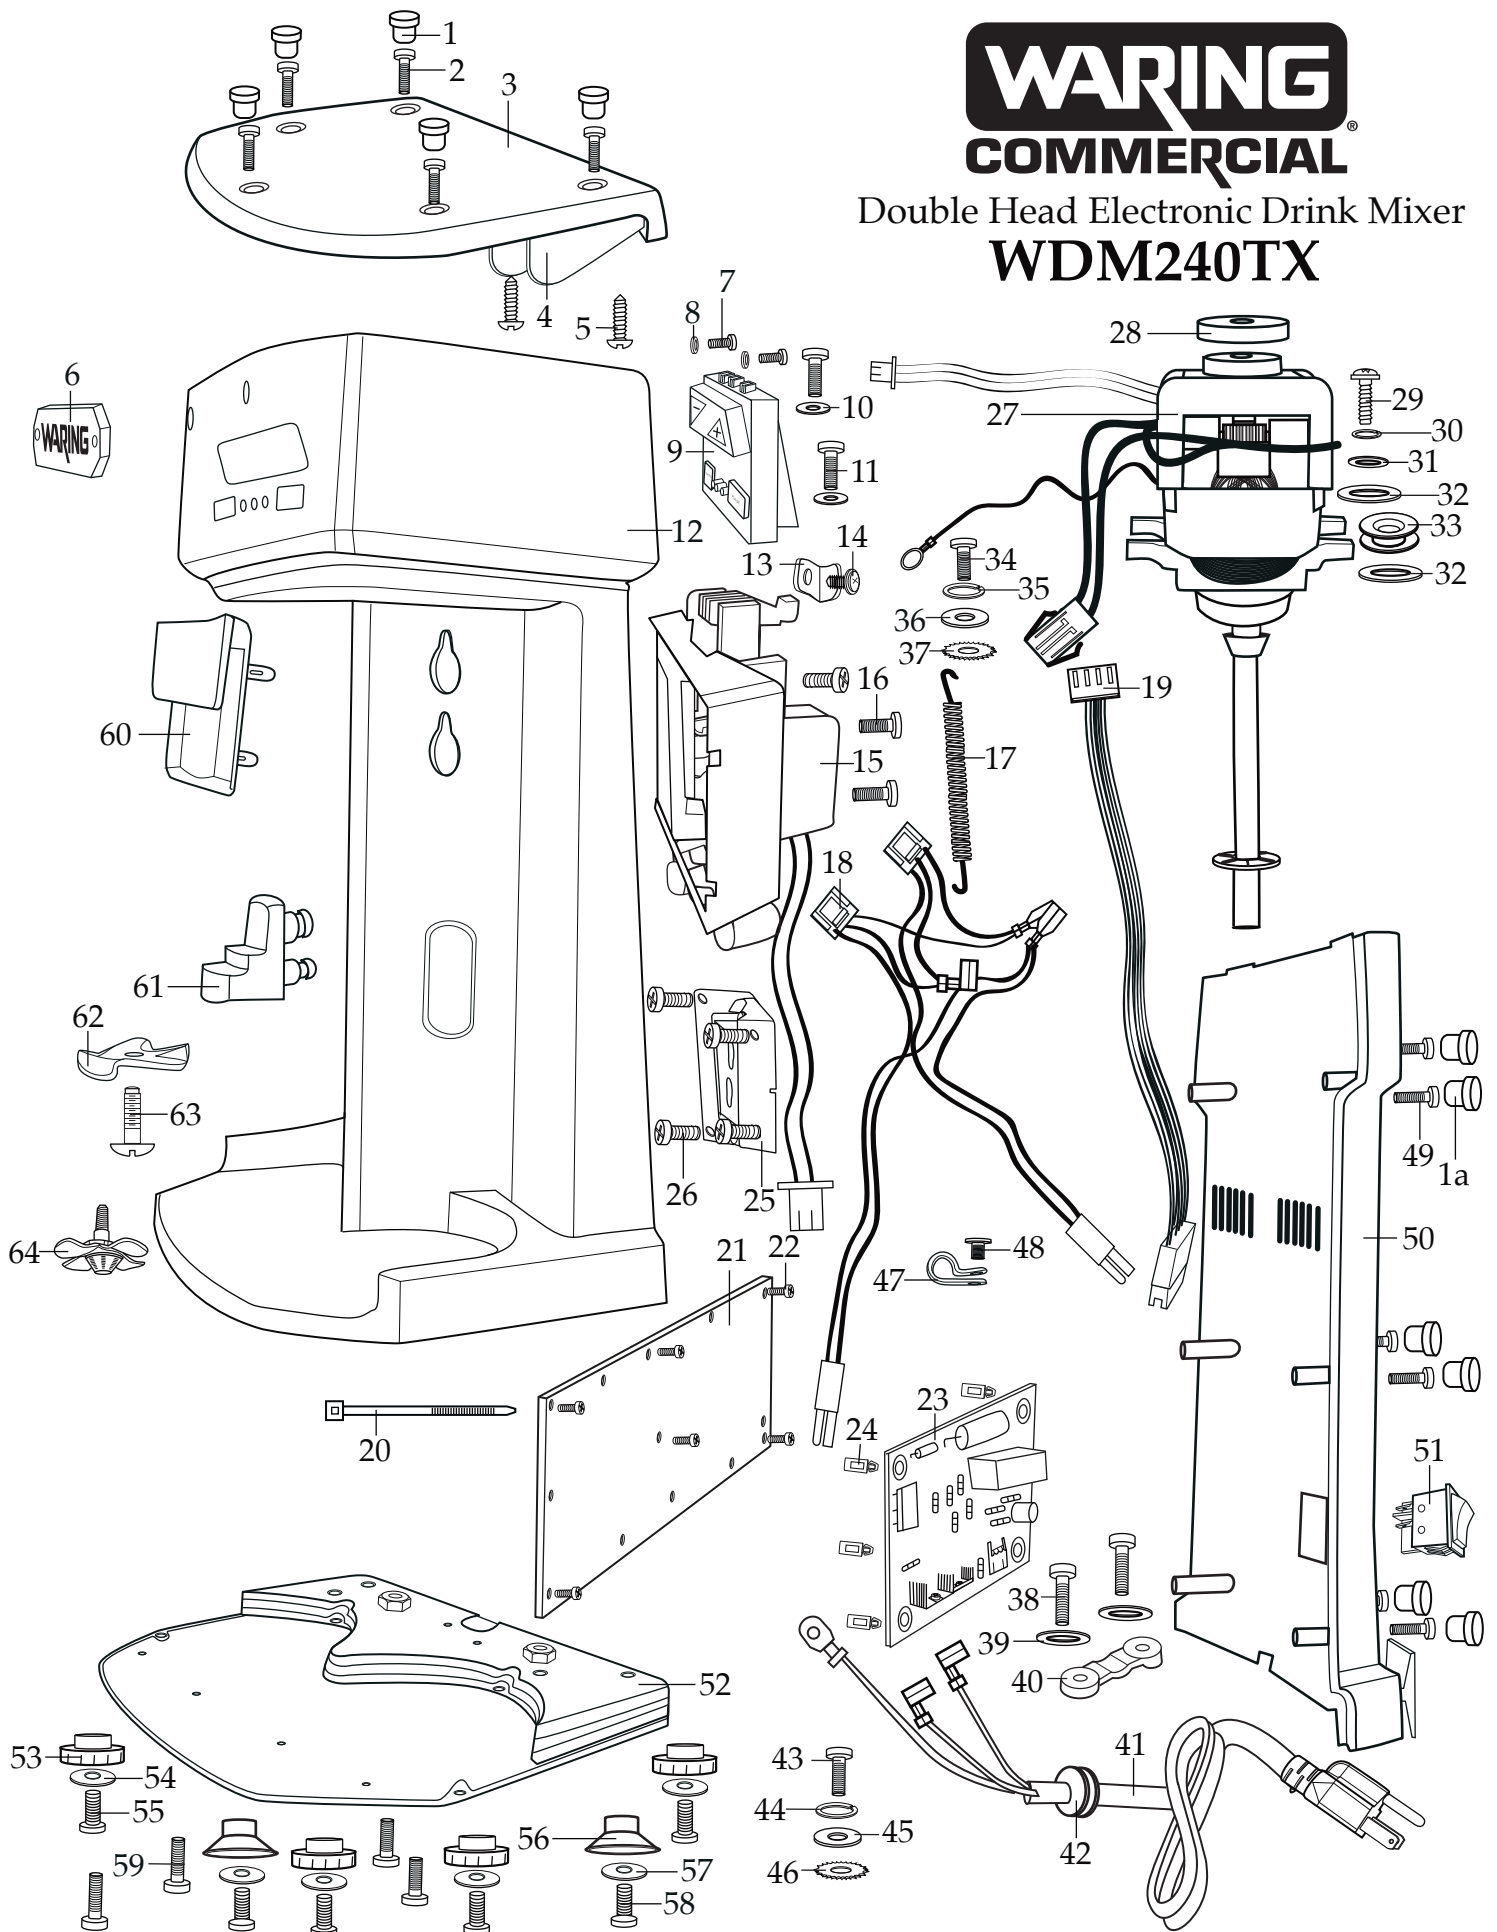

## Double Head Electronic Drink Mixer WDM240TX

<b>Illustration#</b>	<b>Part#</b>	<b>Description</b>
1	037532	Hole Plugs (4 required)
1a	037532	Hole Plugs (6 required)
2	033901	Screw (4 required)
3	037644	Top Cover with Air Guards
4	037126	Air Guards (2 required per unit)
5	033886	Screw (2 required per air guard)
6	030689	Name Plate
7	030691	Screw (2 required)
8	030690	Washer (2 required)
9	037535	Control Panel (2 required)
10	037536	Fiber Washer (2 required per control panel)
11	030706	Screw (2 required per control panel)
12	037645	Housing with Name Plate
13	037654	Bracket
14	037655	Screw
15	037648	Actuator Switch Assembly (2 required)
15a	037649	Actuator Switch Bracket (2 required)
16	030706	Screw (3 required per switch assembly)
17	037539	Spring (1 required per switch assembly)
18	037647	Lead Harness
19	037540	Lead Tape (2 required)
20	013791	Wire Ties (6 required)
21	037542	Power Board Holder (2 required)
22	037543	Screw (6 required per power board holder)
23	037544	Power Board (2 required)
24	033881	Press Lock Stand Offs (4 required per power board)
25	037650	Cup Support Bracket (2 required)
25a	037651	Cup Support Locking Assembly (2 required)
26	030706	Screw (4 required per cup support locking assembly)
27	037547	Motor (2 required)
28	030694	Top Motor Mount (1 per motor)
29	037548	Screw - sems (2 required per motor)