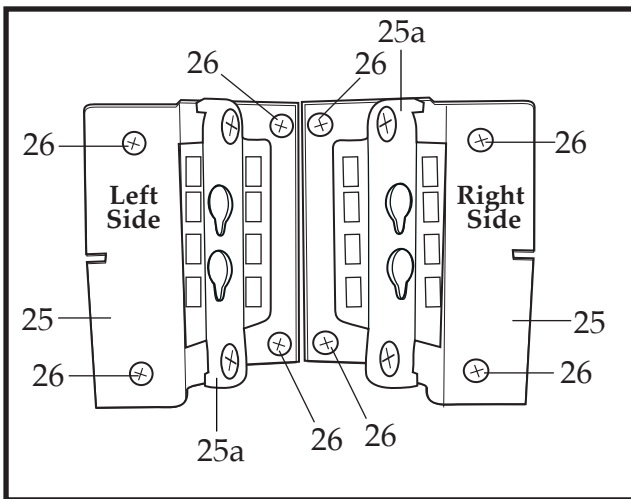

Looking into unit with back cover off
at cup support locking assemblies.