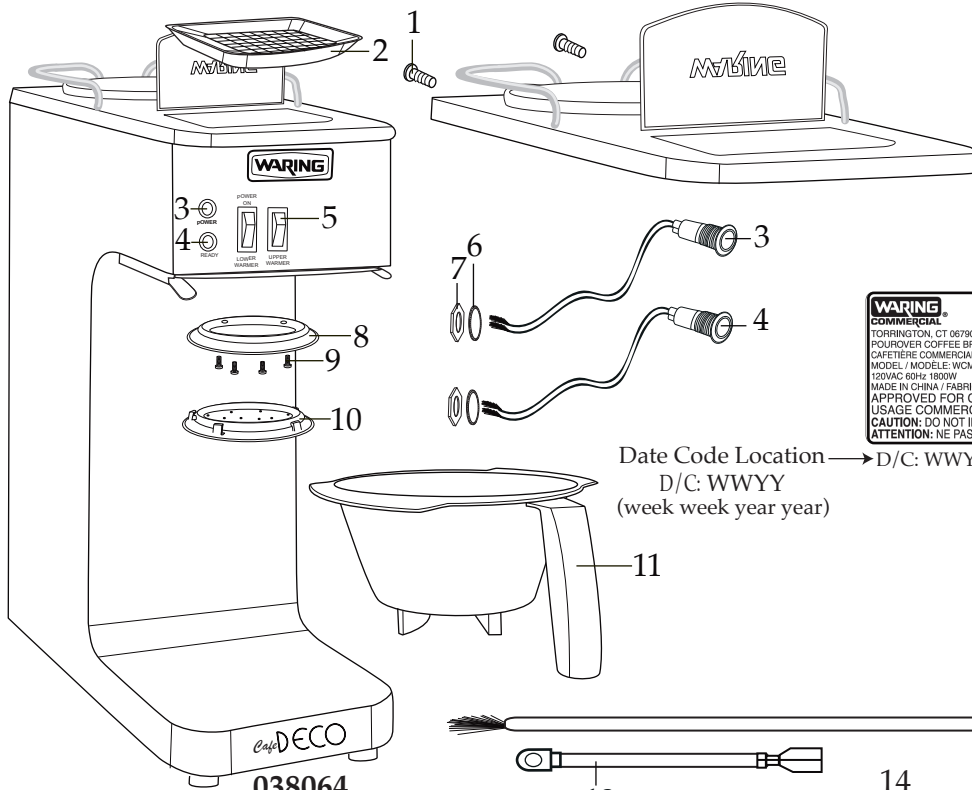

WARING COMMERCIAL

Pour-over Coffee Brewer WCM50