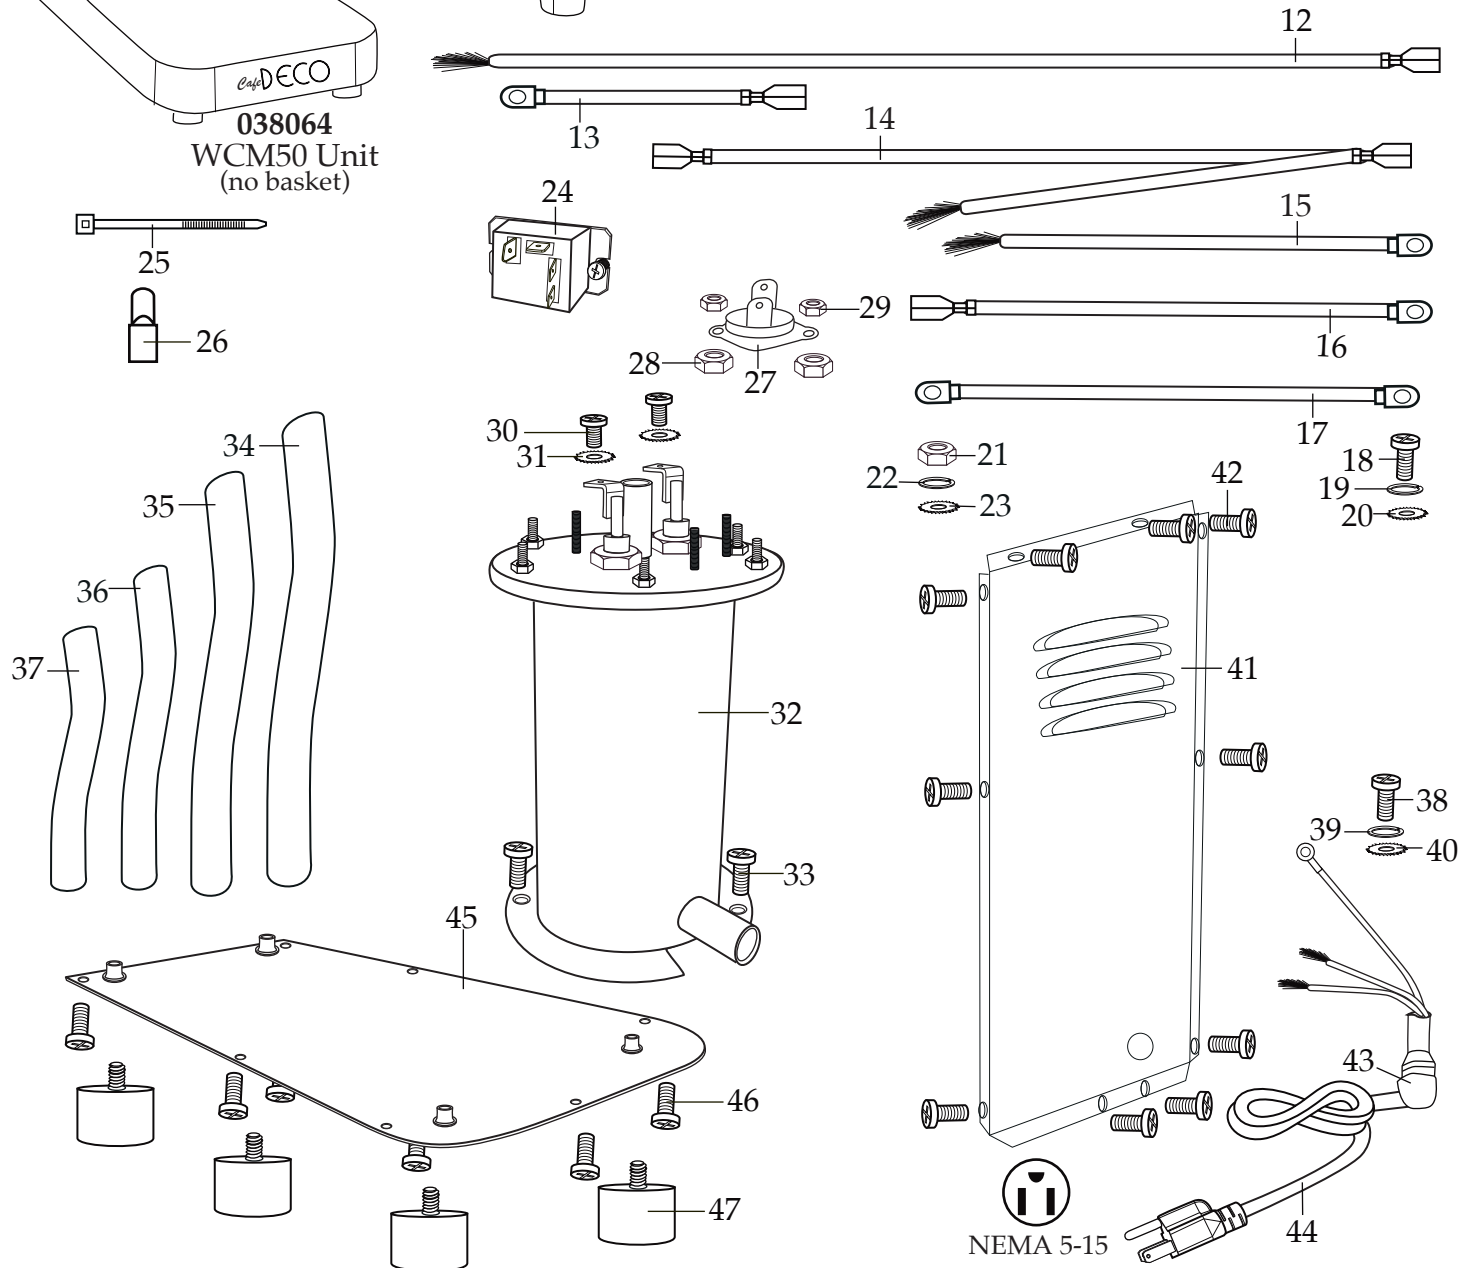

Date Code Location → D/C: WWYY
D/C: WWYY
(week week year year)

Unit Information
Warranty 2 Yr. Parts & 1 Yr. Labor
60Hz - 1800 Watts - 120 Volts
Brews over 3 gallons per hour
Fits large 64oz. glass decanters

Illustration#	Part#	Description
1	037166	Screw (2 required)
2	038073	Plastic Net
3	038074	Power On Red Light
4	038075	Ready Green Light
5	038086	Warmer Switch (2 required)
6	038084	Lock Washer (2 required)
7	016236	Hex Nut (2 required)
8	038072	Spreader Holder
9	038076	Screw
10	038044	Spreader
11	038018	Brew Basket
12	038080	24" Burgundy Lead
13	038077	4.75" Burgundy Lead
14	038081	Double White & Burgundy Lead
15	038078	8.25" Blue Lead
16	038079	8.5" White Lead
17	038083	8.5" Yellow/Green Lead
18	037166	Screw
19	038085	Spring Washer
20	037158	Lock Washer
21	037171	Hex Nut
22	038085	Spring Washer
23	037158	Lock Washer
24	038082	Relay
25	013731	Wire Ties (8 required)
26	012409	Small Crimp Connector (3 required)
	019123	Large Crimp Connector (2 required)
27	037153	Thermal Cut Off
28	037171	Hex Nut (2 required)