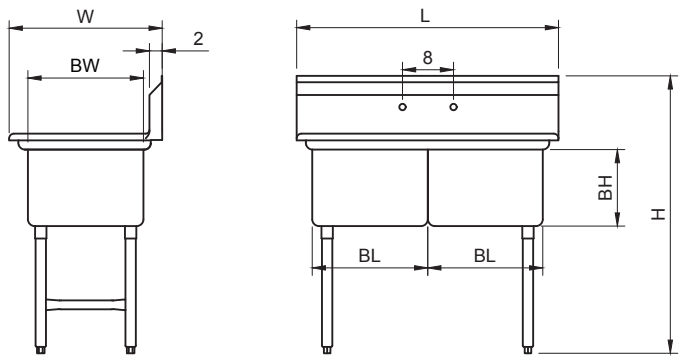

Item No.: _____
 Order No.: _____
 Qty: _____ Date: _____

TWO TUBS SINK WITH NO DRAIN BOARD

Features

- 16 or 18 gauge stainless steel
- Two tubs sink with no drain board
- 8" wall mounted faucet holes
- Polished finish stainless steel
- Stainless steel legs with cross bracing
- Extra welded under tubs for longevity
- Strainers included, opening diameter 3-5/8"

Suggested Accessory:

Description

Two Tubs Sink With No Drain Board

This sink is corrosion-resistant, more durable and built to last. Plus, it's easy to maintain and can be wiped clean at the end of the day. With a 12-14" deep bowl perfect for washing pots or rinsing fruits and vegetables, you can make the most out of your 2 compartments sink. The bowls also feature rounded corners that make it easy to clean.

Plan View

SE15152N

Order No.	Ga.	BW	BL	BD	W x L x H (in)	G. W. (lbs)
SE15152N	18	15	15	12	21 x 36-1/4 x 45	46
SE18182N	18	18	18	12	24 x 42-1/4 x 45	51
SH24242N	16	24	24	14	30 x 54-1/4 x 45	90