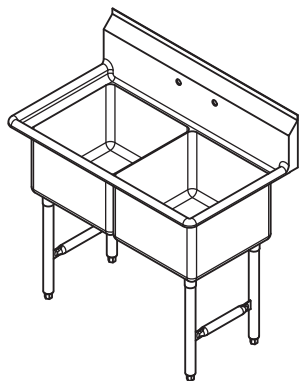

Item No.: _____
 Order No.: _____
 Qty: _____ Date: _____

TWO TUBS SINK WITH NO DRAIN BOARD

Features

- 16 or 18 gauge stainless steel
- Two tubs sink with no drain board
- 8" wall mounted faucet holes
- Polished finish stainless steel
- Stainless steel legs with cross bracing
- Extra welded under tubs for longevity
- Strainers included, opening diameter 3-5/8"

Suggested Accessory:

Description

Two Tubs Sink With No Drain Board

This sink is corrosion-resistant, more durable and built to last. Plus, it's easy to maintain and can be wiped clean at the end of the day. With a 12-14" deep bowl perfect for washing pots or rinsing fruits and vegetables, you can make the most out of your 2 compartments sink. The bowls also feature rounded corners that make it easy to clean.

Plan View

SE15152N

Order No.	Ga.	BW	BL	BD	W x L x H (in)	G. W. (lbs)
SE15152N	18	15	15	12	21 x 36-1/4 x 45	46
SE18182N	18	18	18	12	24 x 42-1/4 x 45	51
SH24242N	16	24	24	14	30 x 54-1/4 x 45	90