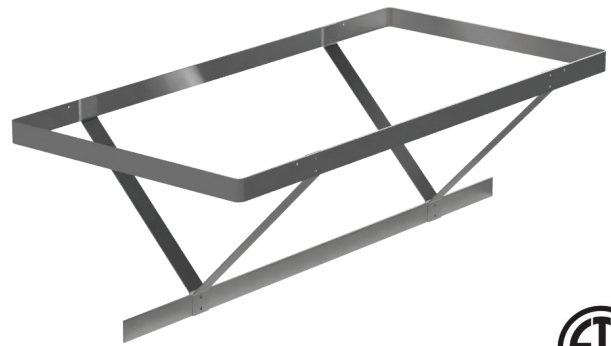

Item No.: \_\_\_\_\_  
 Order No.: \_\_\_\_\_  
 Qty: \_\_\_\_\_ Date: \_\_\_\_\_

**CEILING MOUNT POT RACK**

**Features**

- Stainless steel 304 flat bar
- 10 gauge stainless steel polished finish
- Shipped Knock-down

(Plated chain & "S" hooks are Not included)

**Included Item:**

- PR-RHK**  
 PR-CM4: 4 pieces  
 PR-CM5: 5 pieces  
 PR-CM6: 6 pieces

**Description**

**Ceiling Mount Pot Rack**

This stainless steel ceiling mounted pot rack comes with hooks to keep frequently used pots, pans, or utensils close at hand in your commercial kitchen. Made of durable 10 gauge type 304 stainless steel. This ceiling mounted pot rack features 24" long chain hangers for easy installation. Hardware sold separately.

**Plan View**

**PR-CM**

Order No.	W x L x H (in)	Hook Number	G.W. (lbs)
PR-CM4	22 x 48 x 12	4	28
PR-CM5	22 x 60 x 12	5	32
PR-CM6	22 x 72 x 12	6	37