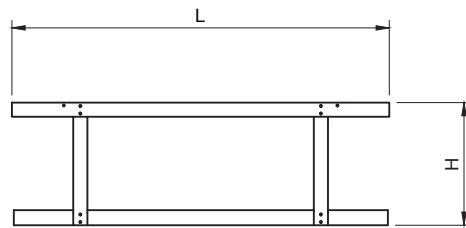

(Plated chain & "S" hooks are Not included)

**Included Item:**

- PR-RHK**  
 PR-CM4: 4 pieces  
 PR-CM5: 5 pieces  
 PR-CM6: 6 pieces

**Description**

**Ceiling Mount Pot Rack**

This stainless steel ceiling mounted pot rack comes with hooks to keep frequently used pots, pans, or utensils close at hand in your commercial kitchen. Made of durable 10 gauge type 304 stainless steel. This ceiling mounted pot rack features 24" long chain hangers for easy installation. Hardware sold separately.

**Plan View**

**PR-CM**

Order No.	W x L x H (in)	Hook Number	G.W. (lbs)
PR-CM4	22 x 48 x 12	4	28
PR-CM5	22 x 60 x 12	5	32
PR-CM6	22 x 72 x 12	6	37