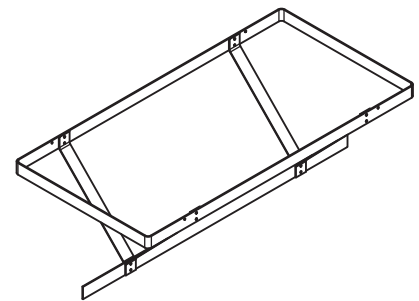

Item No.: \_\_\_\_\_  
 Order No.: \_\_\_\_\_  
 Qty: \_\_\_\_\_ Date: \_\_\_\_\_

**CEILING MOUNT POT RACK**

**Features**

- Stainless steel 304 flat bar
- 10 gauge stainless steel polished finish
- Shipped Knock-down

(Plated chain & "S" hooks are Not included)

**Included Item:**

- PR-RHK**  
 PR-CM4: 4 pieces  
 PR-CM5: 5 pieces  
 PR-CM6: 6 pieces

**Description**

**Ceiling Mount Pot Rack**

This stainless steel ceiling mounted pot rack comes with hooks to keep frequently used pots, pans, or utensils close at hand in your commercial kitchen. Made of durable 10 gauge type 304 stainless steel. This ceiling mounted pot rack features 24" long chain hangers for easy installation. Hardware sold separately.

**Plan View**

**PR-CM**

Order No.	W x L x H (in)	Hook Number	G.W. (lbs)
PR-CM4	22 x 48 x 12	4	28
PR-CM5	22 x 60 x 12	5	32
PR-CM6	22 x 72 x 12	6	37