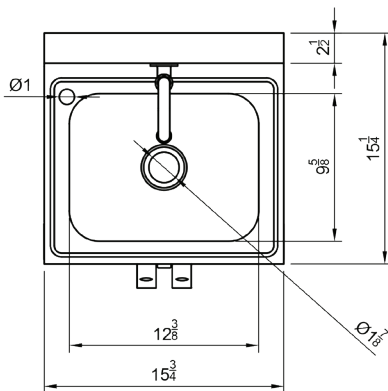

Item No.: \_\_\_\_\_  
Order No.: \_\_\_\_\_  
Qty: \_\_\_\_\_ Date: \_\_\_\_\_

**KNEE OPERATED WALL MOUNT HAND SINK**

**Features**

- Polished finish stainless steel
- All welded construction
- 7-3/4" backsplash
- 1" single faucet hole
- 1-1/2" NPS drain outlet

**Included Accessories:**

**HS-1615K**

**HS-1615KS**

**Description Knee Operated Wall Mount Hand Sink**

Efficiently wash and sanitize your hands with this knee operated wall mount hand sink with gooseneck faucet. Keep your restaurant up to code without sacrificing space with this hand sink with a single bowl and 7-3/4" high 3 side splashes. This easy-to-clean, compact sink easily fits in tight spaces and securely attaches to any worktable or cabinet. Its attractive, yet simple design will be sure to encourage cleanliness in the kitchen.

**Plan View HS-1615K**

Order No.	Hand Sink Dimension (in)	Sink Bowl Size (in)	Faucet Style	G. W. (lb)
HS-1615K	15-1/4 x 15-3/4 x 19-3/4	9-5/8 x 12-3/8 x 5-3/4	Backsplash only	23
HS-1615KS	15-1/4 x 15-3/4 x 19-3/4	9-5/8 x 12-3/8 x 5-3/4	3 side splashes	25