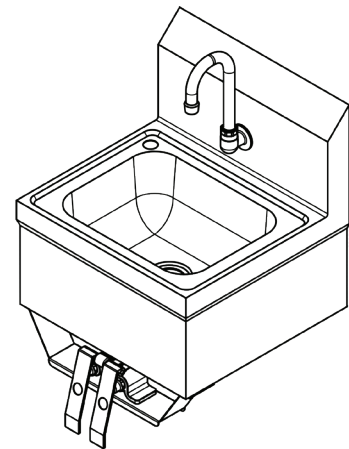

Item No.: \_\_\_\_\_  
Order No.: \_\_\_\_\_  
Qty: \_\_\_\_\_ Date: \_\_\_\_\_

**KNEE OPERATED WALL MOUNT HAND SINK**

**Features**

- Polished finish stainless steel
- All welded construction
- 7-3/4" backsplash
- 1" single faucet hole
- 1-1/2" NPS drain outlet

**Included Accessories:**

**HS-1615K**

**HS-1615KS**

**Description Knee Operated Wall Mount Hand Sink**

Efficiently wash and sanitize your hands with this knee operated wall mount hand sink with gooseneck faucet. Keep your restaurant up to code without sacrificing space with this hand sink with a single bowl and 7-3/4" high 3 side splashes. This easy-to-clean, compact sink easily fits in tight spaces and securely attaches to any worktable or cabinet. Its attractive, yet simple design will be sure to encourage cleanliness in the kitchen.

**Plan View HS-1615K**

Order No.	Hand Sink Dimension (in)	Sink Bowl Size (in)	Faucet Style	G. W. (lb)
HS-1615K	15-1/4 x 15-3/4 x 19-3/4	9-5/8 x 12-3/8 x 5-3/4	Backsplash only	23
HS-1615KS	15-1/4 x 15-3/4 x 19-3/4	9-5/8 x 12-3/8 x 5-3/4	3 side splashes	25