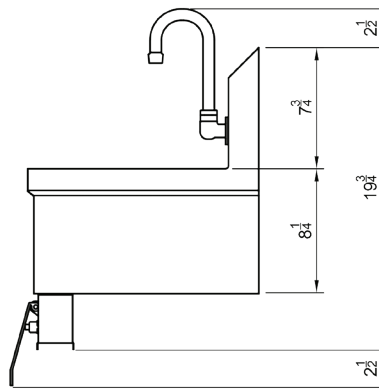

Item No.: \_\_\_\_\_  
Order No.: \_\_\_\_\_  
Qty: \_\_\_\_\_ Date: \_\_\_\_\_

**KNEE OPERATED WALL MOUNT HAND SINK**

**Features**

- Polished finish stainless steel
- All welded construction
- 7-3/4" backsplash
- 1" single faucet hole
- 1-1/2" NPS drain outlet

**Included Accessories:**

**HS-1615K**

**HS-1615KS**

**Description Knee Operated Wall Mount Hand Sink**

Efficiently wash and sanitize your hands with this knee operated wall mount hand sink with gooseneck faucet. Keep your restaurant up to code without sacrificing space with this hand sink with a single bowl and 7-3/4" high 3 side splashes. This easy-to-clean, compact sink easily fits in tight spaces and securely attaches to any worktable or cabinet. Its attractive, yet simple design will be sure to encourage cleanliness in the kitchen.

**Plan View HS-1615K**

Order No.	Hand Sink Dimension (in)	Sink Bowl Size (in)	Faucet Style	G. W. (lb)
HS-1615K	15-1/4 x 15-3/4 x 19-3/4	9-5/8 x 12-3/8 x 5-3/4	Backsplash only	23
HS-1615KS	15-1/4 x 15-3/4 x 19-3/4	9-5/8 x 12-3/8 x 5-3/4	3 side splashes	25