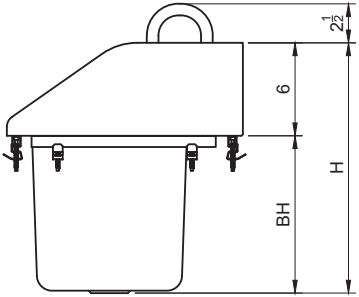

Item No.: _____
Order No.: _____
Qty: _____ Date: _____

DROP-IN HAND SINK WITH 3-SIDE SPLASH

Features

- Polished finish stainless steel
- All welded construction
- 3- sided splash guards, sides and rear
- Includes 4" deck mount faucet
- 1-1/2" NPS drain outlet

Included Accessories:

Description

Drop-In Hand Sink With 3-Side Splash

Efficiently wash and sanitize your hands with this 3-side splash drop-in hand sink with gooseneck faucet. Keep your restaurant up to code without sacrificing space with this hand sink with a single 14" x 10" x 10" bowl and 6" high back and side splashes. This easy-to-clean, compact sink easily fits in tight spaces and securely attaches to any worktable or cabinet. Its attractive, yet simple design will be sure to encourage cleanliness in the kitchen.

Plan View

HS-1410IS

Order No.	D x W x H (in)	Ga	BD	BW	BH	Cut-out Dimension (in)	G. W. (lb)
HS-1014IS	19-1/8 x 13-1/8 x 16	18	14	10	10	18-3/8 x 12-1/8	13
HS-1410IS	15-1/4 x 17-1/4 x 16	18	10	14	10	14-1/2 x 16-3/8	13