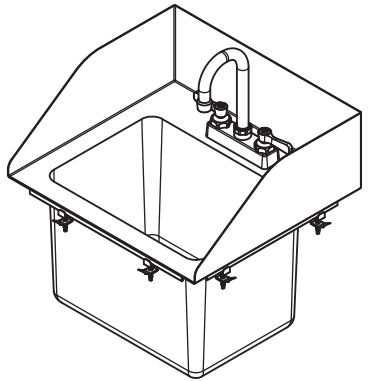

Item No.: _____
Order No.: _____
Qty: _____ Date: _____

DROP-IN HAND SINK WITH 3-SIDE SPLASH

Features

- Polished finish stainless steel
- All welded construction
- 3- sided splash guards, sides and rear
- Includes 4" deck mount faucet
- 1-1/2" NPS drain outlet

Included Accessories:

Description

Drop-In Hand Sink With 3-Side Splash

Efficiently wash and sanitize your hands with this 3-side splash drop-in hand sink with gooseneck faucet. Keep your restaurant up to code without sacrificing space with this hand sink with a single 14" x 10" x 10" bowl and 6" high back and side splashes. This easy-to-clean, compact sink easily fits in tight spaces and securely attaches to any worktable or cabinet. Its attractive, yet simple design will be sure to encourage cleanliness in the kitchen.

Plan View

HS-1410IS

Order No.	D x W x H (in)	Ga	BD	BW	BH	Cut-out Dimension (in)	G. W. (lb)
HS-1014IS	19-1/8 x 13-1/8 x 16	18	14	10	10	18-3/8 x 12-1/8	13
HS-1410IS	15-1/4 x 17-1/4 x 16	18	10	14	10	14-1/2 x 16-3/8	13