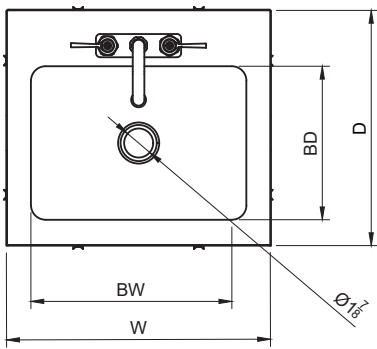

Item No.: _____
Order No.: _____
Qty: _____ Date: _____

DROP-IN HAND SINK WITH 3-SIDE SPLASH

Features

- Polished finish stainless steel
- All welded construction
- 3- sided splash guards, sides and rear
- Includes 4" deck mount faucet
- 1-1/2" NPS drain outlet

Included Accessories:

Description

Drop-In Hand Sink With 3-Side Splash

Efficiently wash and sanitize your hands with this 3-side splash drop-in hand sink with gooseneck faucet. Keep your restaurant up to code without sacrificing space with this hand sink with a single 14" x 10" x 10" bowl and 6" high back and side splashes. This easy-to-clean, compact sink easily fits in tight spaces and securely attaches to any worktable or cabinet. Its attractive, yet simple design will be sure to encourage cleanliness in the kitchen.

Plan View

HS-1410IS

Order No.	D x W x H (in)	Ga	BD	BW	BH	Cut-out Dimension (in)	G. W. (lb)
HS-1014IS	19-1/8 x 13-1/8 x 16	18	14	10	10	18-3/8 x 12-1/8	13
HS-1410IS	15-1/4 x 17-1/4 x 16	18	10	14	10	14-1/2 x 16-3/8	13