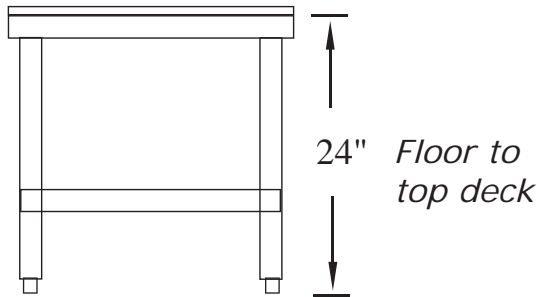

Item# _____
Project: _____
Qty: _____

Equipment Stand Economy Series Stainless Steel 18 Gauge

Serv-Ware

Features

- 430 Series Stainless Steel Top, 18 Gauge
- Galvanized Steel Under Shelf, 18 Gauge
- Galvanized Steel Legs with Adjustable Plastic Foot Inserts
- 1" Turn Up on 3 Sides

Serv-Ware

Model	Size (D x W x H)	Capacity (lbs)	Weight/lbs (Shipping)
ESG3012W-CWP	30" x 12" x 24"	150	
ESG3024W-CWP	30" x 24" x 24"	210	45
ESG3036W-CWP	30" x 36" x 24"	270	50
ESG3048W-CWP	30" x 48" x 24"	330	65
ESG3060W-CWP	30" x 60" x 24"	390	79
*ESG3072W-CWP	30" x 72" x 24"	550	95