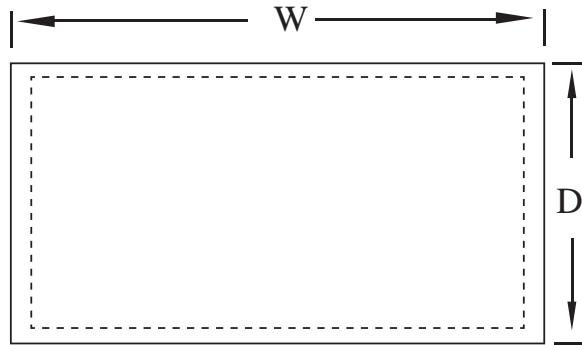

Item# _____
Project: _____
Qty: _____

Equipment Stand Economy Series Stainless Steel 18 Gauge

Serv-Ware

Features

- 430 Series Stainless Steel Top, 18 Gauge
- Galvanized Steel Under Shelf, 18 Gauge
- Galvanized Steel Legs with Adjustable Plastic Foot Inserts
- 1" Turn Up on 3 Sides

Serv-Ware

Model	Size (D x W x H)	Capacity (lbs)	Weight/lbs (Shipping)
ESG3012W-CWP	30" x 12" x 24"	150	
ESG3024W-CWP	30" x 24" x 24"	210	45
ESG3036W-CWP	30" x 36" x 24"	270	50
ESG3048W-CWP	30" x 48" x 24"	330	65
ESG3060W-CWP	30" x 60" x 24"	390	79
*ESG3072W-CWP	30" x 72" x 24"	550	95