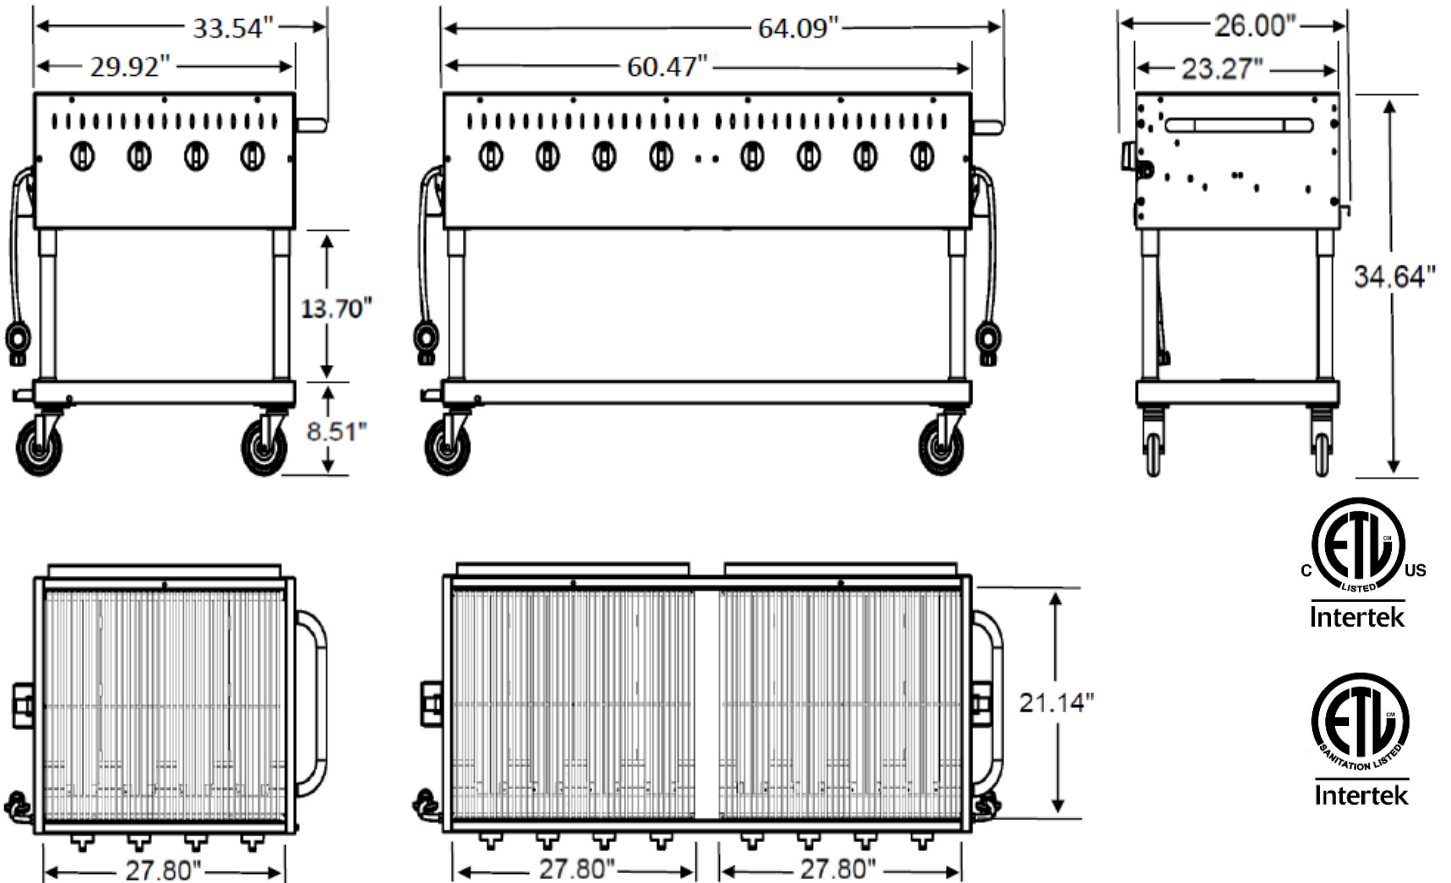

Mechanical Specs

Model Number	Total BTU	# of Grates	# of Burners	Broiling Area Width x Depth	Overall Dim W. x H. x D.	Carton Dim W. x H. x D.	Shipping Weight
CS-GBBQ-30	64,000	2	4	26" x 21"	34" x 35" x 26"	37" x 23" x 27"	140 lbs.
CS-GBBQ-60	128,000	4	8	52" x 21"	64" x 35" x 26"	67" x 23" x 27"	250 lbs.

CS-GBBQ-30 features (1) 3/8" gas connection, CS-GBBQ-60 features (2) 3/8" gas connections

NOTICE: In an ongoing effort of product development & improvement, Comstock-Castle reserves the right to change specifications and product design without notice. Such modifications do not entitle the buyer to corresponding changes or replacements for previously purchased equipment.

Comstock-Castle Stove Co. • 119 W. Washington St. • Quincy, IL. 62301
Tel.: 217-223-5070 • Fax.: 217-223-0007 • Web: www.castlestove.