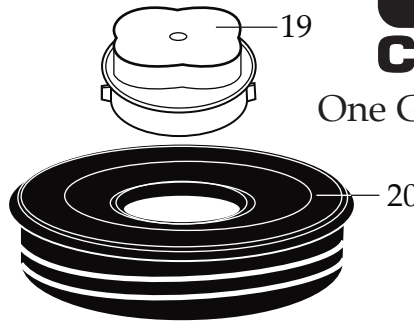

One Gallon Blenders with Timers

**CB15T  
CB15TS**

CB15 with Hot Blending Lid

**Marked for Deletion**

**CB15TB** (on 9/10/2005)  
Base ONLY

**CBL10**  
Hot Blending Lid  
(optional)

**502977**

(changed after 2/24/2006)  
Blending Assembly  
(replaces 502493 or 502975)