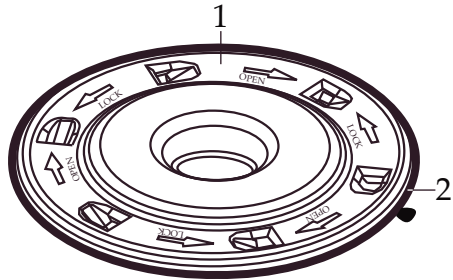

One Gallon Blenders with Timers

**CB15T  
CB15TS**

CB15 with Hot Blending Lid

**Marked for Deletion**

**CB15TB** (on 9/10/2005)  
Base ONLY

**CBL10**  
Hot Blending Lid  
(optional)

**502977**

(changed after 2/24/2006)  
Blending Assembly  
(replaces 502493 or 502975)

Electronic Membrane Keypad

Slow Start™ Blending Mechanism

Timer Adjustable from 10 seconds  
to 3 minutes

Operating Cycle is 3 Min. ON  
and 1 Min. OFF

**002963**  
Wrench

**013304**  
NSF Seal

**502235** - Container with Blending Assembly  
**704587** - Container Complete with Lid