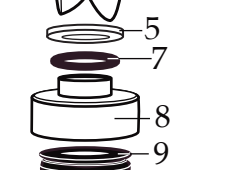

One Gallon Blenders with Timers

**CB15T  
CB15TS**

CB15 with Hot Blending Lid

**Marked for Deletion**

**CB15TB** (on 9/10/2005)  
Base ONLY

**CBL10**  
Hot Blending Lid  
(optional)

**502977**

(changed after 2/24/2006)  
Blending Assembly  
(replaces 502493 or 502975)