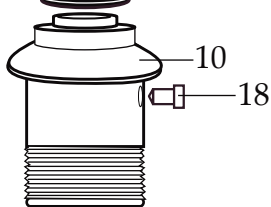

One Gallon Blenders with Timers

**CB15T  
CB15TS**

CB15 with Hot Blending Lid

**Marked for Deletion**

**CB15TB** (on 9/10/2005)  
Base ONLY

**CBL10**  
Hot Blending Lid  
(optional)

**502977**

(changed after 2/24/2006)  
Blending Assembly  
(replaces 502493 or 502975)