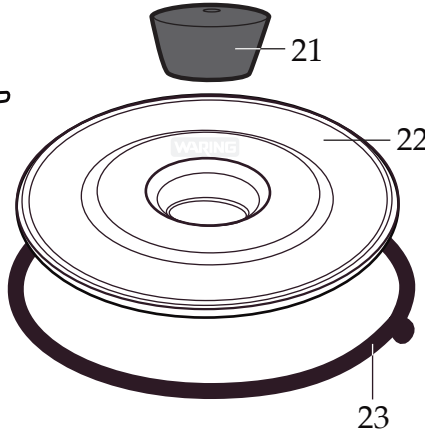

One Gallon Blenders with Timers

**CB15T  
CB15TS**

CB15 with Hot Blending Lid

**Marked for Deletion**

**CB15TB** (on 9/10/2005)  
Base ONLY

**CBL10**  
Hot Blending Lid  
(optional)

**502977**

(changed after 2/24/2006)  
Blending Assembly  
(replaces 502493 or 502975)