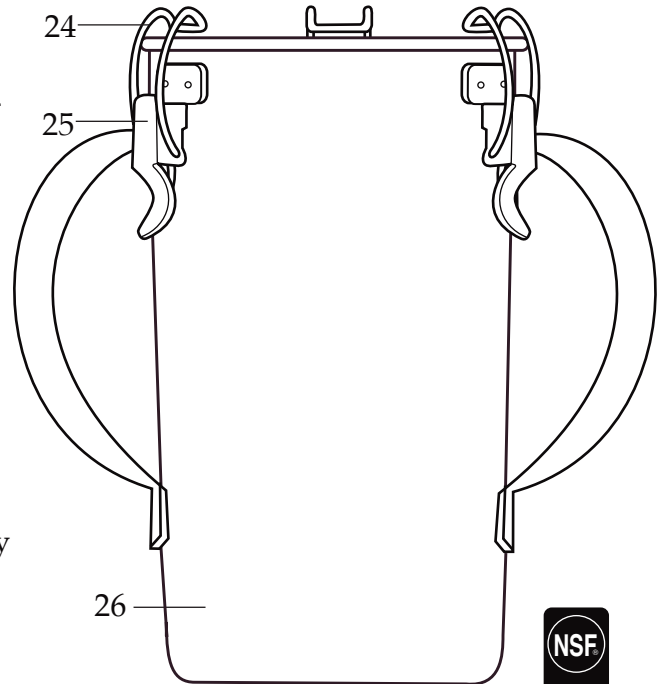

Electronic Membrane Keypad

Slow Start™ Blending Mechanism

Timer Adjustable from 10 seconds  
to 3 minutes

Operating Cycle is 3 Min. ON  
and 1 Min. OFF

**002963**  
Wrench

**013304**  
NSF Seal

**502235** - Container with Blending Assembly  
**704587** - Container Complete with Lid