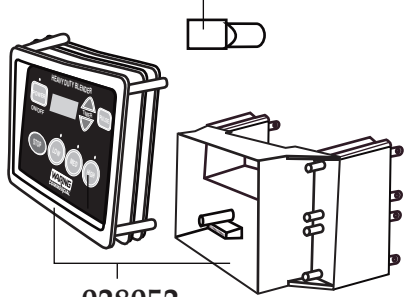

Catalog

Model

CB15T Convert Back CB15TG CB15T
CB15TS to CB15T & CB15TS CB15TSG CB15TS
(after 8/25/2016) (after 3/28/2016)

314 Ella T. Grasso Ave.
Torrington, CT 06790
Tele. 1-800-269-6640
Fax 860-496-9017
www.waringcommercialproducts.com

CB15TB (marked for deletion on 9/10/2005)

Illustration#	Part#	Description
52	026296	Foot (4 required)
53	018314	Washer (4 required)
54	026493	Screw (4 required)

Parts No Longer Used

019123
Crimp Connector
(on units between 4/2/2003 - 9/24/2013)

028052
Control Module Panel
(on units before 9/24/2013)

502853
Lead & Fuse Assembly
(on units between 3/14/2003 thru 8/20/2013)

018787
Motor Plate
(on units before 4/2/2003)