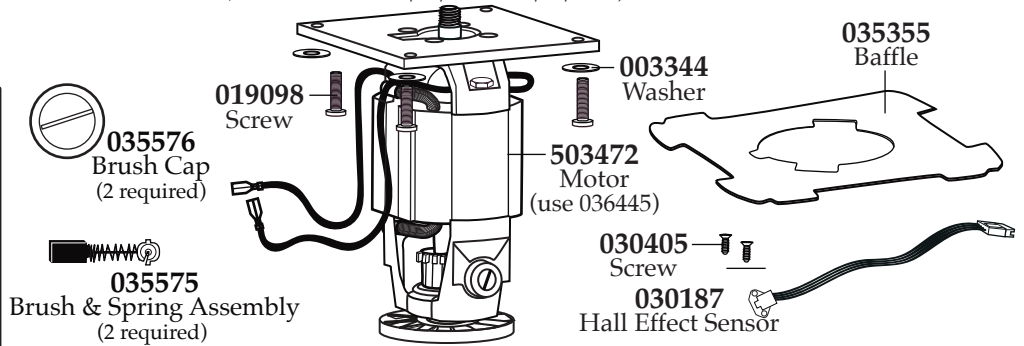

Groschopp Motor Parts No Longer Used

(on units between 4/28/2016 & 8/25/2016)