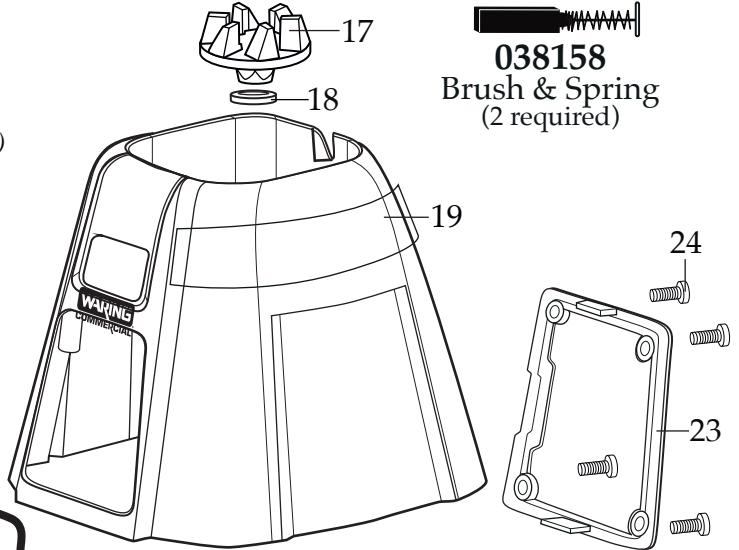

BB340

013304
 NSF Seal
 (on units after 2/4/2015)

038158
 Brush & Spring
 (2 required)

NOTE:
 Torque to 80 - 85 in./lbs.

503522 (changed after 12/8/2017)
 BPA Free Container with
 Blending Assembly

035592
 Blending Assembly Kit

Date Code Location
 YY|MM|DD
 year|year|month|month|day|day

Illustration#	Part#	Description
1	035153 026282-E	Jar Cover Lid <i>(on units after 4/15/2016)</i> Eastman Cover Lid
2	036319-V 033625-V	Vinyl Jar Cover with Ribs <i>(on units after 5/18/2018)</i> Vinyl Jar Cover
3	503444	Blade Assembly
4	027716	V Seal
5	503458	Bearing Holder / Seal Assembly <i>(changed after 11/20/2015)</i>
6	009724	Nylon Flat Washer
7	003537	Stainless Steel Washer
8	003509	Neoprene Washer (rubber)
9	033626	48 oz. BPA Free Copolyester Container
10	003509	Neoprene Washer (rubber)
11	003537	Stainless Steel Washer
12	034156	Bearing Holder Nut
13	003526	Phenolic Washer
14	035048	Flat Stainless Steel Washer
15	503520 032453	Coupling <i>(on units after 12/8/2017)</i> Coupling
16	033623	Jar Pad
17	503520 032453	Coupling <i>(on units after 12/8/2017)</i> Coupling
18	035756 026413	Stainless Steel Cap Washer <i>(on units after 12/6/2016)</i> Stainless Steel Cap Washer
19	033616	Top Housing
20	026269	Upper Motor Mount
21	033547	Control Panel
22	033737	O Ring
23		<i>Comes with the 033547 Control Panel</i>
24	026267	Screw (4 required)
25	033618	120 volt Chiaphua Motor
26	032611	Screw (4 required)
27	027278	Ground Screw (2 required <i>on units after 12/8/2017</i>) - (1 required)