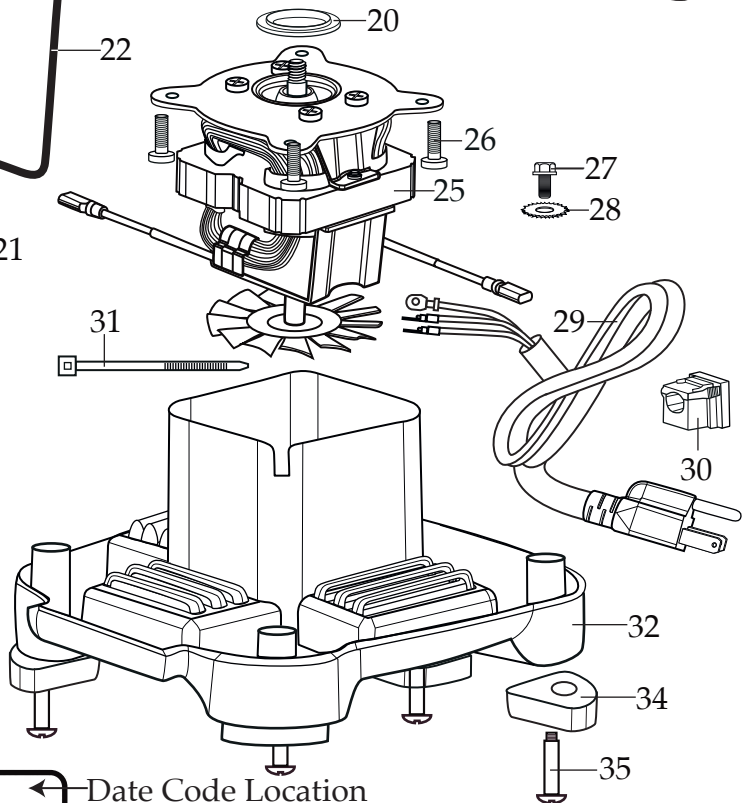

BB340

013304
 NSF Seal
 (on units after 2/4/2015)

038158
 Brush & Spring
 (2 required)

NOTE:
 Torque to 80 - 85 in./lbs.

503522 (changed after 12/8/2017)
 BPA Free Container with
 Blending Assembly

035592
 Blending Assembly Kit

Date Code Location
 YY|MM|DD
 year|year|month|month|day|day

Illustration#	Part#	Description
1	035153 026282-E	Jar Cover Lid <i>(on units after 4/15/2016)</i> Eastman Cover Lid
2	036319-V 033625-V	Vinyl Jar Cover with Ribs <i>(on units after 5/18/2018)</i> Vinyl Jar Cover
3	503444	Blade Assembly
4	027716	V Seal
5	503458	Bearing Holder / Seal Assembly <i>(changed after 11/20/2015)</i>
6	009724	Nylon Flat Washer
7	003537	Stainless Steel Washer
8	003509	Neoprene Washer (rubber)
9	033626	48 oz. BPA Free Copolyester Container
10	003509	Neoprene Washer (rubber)
11	003537	Stainless Steel Washer
12	034156	Bearing Holder Nut
13	003526	Phenolic Washer
14	035048	Flat Stainless Steel Washer
15	503520 032453	Coupling <i>(on units after 12/8/2017)</i> Coupling
16	033623	Jar Pad
17	503520 032453	Coupling <i>(on units after 12/8/2017)</i> Coupling
18	035756 026413	Stainless Steel Cap Washer <i>(on units after 12/6/2016)</i> Stainless Steel Cap Washer
19	033616	Top Housing
20	026269	Upper Motor Mount
21	033547	Control Panel
22	033737	O Ring
23		<i>Comes with the 033547 Control Panel</i>
24	026267	Screw (4 required)
25	033618	120 volt Chiaphua Motor
26	032611	Screw (4 required)
27	027278	Ground Screw (2 required <i>on units after 12/8/2017</i>) - (1 required)

Illustration#	Part#	Description
28	002943	Washer
29	503431	Cordset Assembly
30	033619	Strain Relief
31	013731	Wire Tie
32	035282 033617	Bottom Housing <i>(on units after 8/5/2016)</i> Bottom Housing
33	035287 033620	Foot <i>(4 required on units after 8/5/2016)</i> Foot <i>(4 required)</i>
34	035260 026276	Screw <i>(4 required on units after 8/5/2016)</i> Screw <i>(4 required)</i>