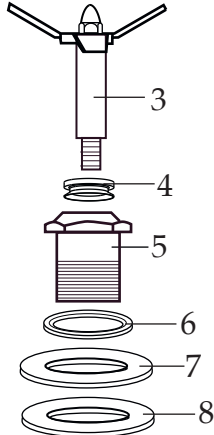

BB340

013304
 NSF Seal
 (on units after 2/4/2015)

038158
 Brush & Spring
 (2 required)

NOTE:
 Torque to 80 - 85 in./lbs.

503522 (changed after 12/8/2017)
 BPA Free Container with
 Blending Assembly

035592
 Blending Assembly Kit

Date Code Location
 YY|MM|DD
 year|year|month|month|day|day

Illustration#	Part#	Description
1	035153 026282-E	Jar Cover Lid <i>(on units after 4/15/2016)</i> Eastman Cover Lid
2	036319-V 033625-V	Vinyl Jar Cover with Ribs <i>(on units after 5/18/2018)</i> Vinyl Jar Cover
3	503444	Blade Assembly
4	027716	V Seal
5	503458	Bearing Holder / Seal Assembly <i>(changed after 11/20/2015)</i>
6	009724	Nylon Flat Washer
7	003537	Stainless Steel Washer
8	003509	Neoprene Washer (rubber)
9	033626	48 oz. BPA Free Copolyester Container
10	003509	Neoprene Washer (rubber)
11	003537	Stainless Steel Washer
12	034156	Bearing Holder Nut
13	003526	Phenolic Washer
14	035048	Flat Stainless Steel Washer
15	503520 032453	Coupling <i>(on units after 12/8/2017)</i> Coupling
16	033623	Jar Pad
17	503520 032453	Coupling <i>(on units after 12/8/2017)</i> Coupling
18	035756 026413	Stainless Steel Cap Washer <i>(on units after 12/6/2016)</i> Stainless Steel Cap Washer
19	033616	Top Housing
20	026269	Upper Motor Mount
21	033547	Control Panel
22	033737	O Ring
23		<i>Comes with the 033547 Control Panel</i>
24	026267	Screw (4 required)
25	033618	120 volt Chiaphua Motor
26	032611	Screw (4 required)
27	027278	Ground Screw (2 required <i>on units after 12/8/2017</i>) - (1 required)

Illustration#	Part#	Description
28	002943	Washer
29	503431	Cordset Assembly
30	033619	Strain Relief
31	013731	Wire Tie
32	035282 033617	Bottom Housing <i>(on units after 8/5/2016)</i> Bottom Housing
33	035287 033620	Foot <i>(4 required on units after 8/5/2016)</i> Foot <i>(4 required)</i>
34	035260 026276	Screw <i>(4 required on units after 8/5/2016)</i> Screw <i>(4 required)</i>