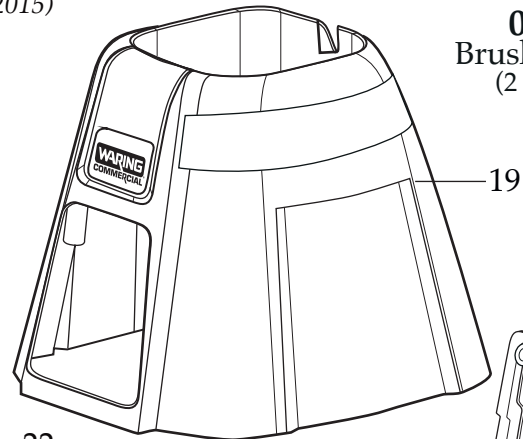

013304
 NSF Seal

(on units after 4/23/2015)

038158
 Brush & Spring
 (2 required)

NOTE:

Torque to 80 - 85 in./lbs.

503522 (changed after 12/5/2017)
 BPA Free Container with
 Blending Assembly

035592
 Blending Assembly Kit

503459 (use 503522)
 Container with Blending Assembly

NEMA 5-15

← Date Code Location
 YY|MM|DD
 year|year|month|month|day|day

Illustration#	Part#	Description
1	035153 026282-E	Eastman Jar Cover Lid <i>(on units after 8/4/2016)</i> Eastman Jar Cover Lid
2	036319-V 033625-V	Vinyl Jar Cover with Ribs <i>(on units after 2/15/2018)</i> Vinyl Jar Cover
3	503444	Blade Assembly
4	027716	V Seal
5	503458	Bearing Holder / Seal Assembly <i>(changed after 11/19/2015)</i>
6	009724	Nylon Flat Washer
7	003537	Stainless Steel Washer
8	003509	Neoprene Washer (rubber)
9	033626	48 oz. BPA Free Copolyester Container
10	003509	Neoprene Washer (rubber)
11	003537	Stainless Steel Washer
12	034156	Bearing Holder Nut
13	003526	Phenolic Washer
14	035048	Flat Stainless Steel Washer
15	503520 032453	Coupling <i>(changed after 12/5/2017)</i> Coupling
16	033623	Jar Pad
17	503520 032453	Coupling <i>(changed after 12/5/2017)</i> Coupling
18	035756 026413	Stainless Steel Cap Washer <i>(on units after 10/6/2016)</i> Stainless Steel Cap Washer
19	033616	Top Housing
20	026269	Upper Motor Mount
21	033546	Control Panel
22	033737	O Ring
23		<i>Comes with the 033546 Control Panel</i>
24	026267	Screw (4 required)
25	033618	120 volt Chiaphua Motor
26	032611	Screw (4 required)
27	027278	Ground Screw