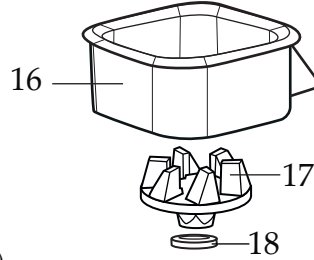

013304
 NSF Seal

(on units after 4/23/2015)

038158
 Brush & Spring
 (2 required)

NOTE:

Torque to 80 - 85 in./lbs.

503522 (changed after 12/5/2017)
 BPA Free Container with
 Blending Assembly

035592
 Blending Assembly Kit

503459 (use 503522)
 Container with Blending Assembly

NEMA 5-15

← Date Code Location
 YY|MM|DD
 year|year|month|month|day|day

Illustration#	Part#	Description
1	035153 026282-E	Eastman Jar Cover Lid <i>(on units after 8/4/2016)</i> Eastman Jar Cover Lid
2	036319-V 033625-V	Vinyl Jar Cover with Ribs <i>(on units after 2/15/2018)</i> Vinyl Jar Cover
3	503444	Blade Assembly
4	027716	V Seal
5	503458	Bearing Holder / Seal Assembly <i>(changed after 11/19/2015)</i>
6	009724	Nylon Flat Washer
7	003537	Stainless Steel Washer
8	003509	Neoprene Washer (rubber)
9	033626	48 oz. BPA Free Copolyester Container
10	003509	Neoprene Washer (rubber)
11	003537	Stainless Steel Washer
12	034156	Bearing Holder Nut
13	003526	Phenolic Washer
14	035048	Flat Stainless Steel Washer
15	503520 032453	Coupling <i>(changed after 12/5/2017)</i> Coupling
16	033623	Jar Pad
17	503520 032453	Coupling <i>(changed after 12/5/2017)</i> Coupling
18	035756 026413	Stainless Steel Cap Washer <i>(on units after 10/6/2016)</i> Stainless Steel Cap Washer
19	033616	Top Housing
20	026269	Upper Motor Mount
21	033546	Control Panel
22	033737	O Ring
23		<i>Comes with the 033546 Control Panel</i>
24	026267	Screw (4 required)
25	033618	120 volt Chiaphua Motor
26	032611	Screw (4 required)
27	027278	Ground Screw