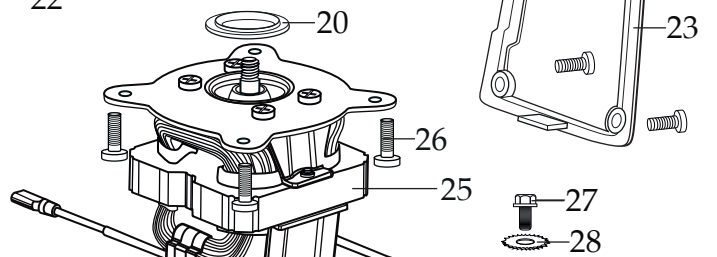

013304
 NSF Seal

(on units after 4/23/2015)

038158
 Brush & Spring
 (2 required)

NOTE:

Torque to 80 - 85 in./lbs.

503522 (changed after 12/5/2017)
 BPA Free Container with
 Blending Assembly

035592
 Blending Assembly Kit

503459 (use 503522)
 Container with Blending Assembly

NEMA 5-15

← Date Code Location
 YY|MM|DD
 year|year|month|month|day|day

Illustration#	Part#	Description
1	035153 026282-E	Eastman Jar Cover Lid <i>(on units after 8/4/2016)</i> Eastman Jar Cover Lid
2	036319-V 033625-V	Vinyl Jar Cover with Ribs <i>(on units after 2/15/2018)</i> Vinyl Jar Cover
3	503444	Blade Assembly
4	027716	V Seal
5	503458	Bearing Holder / Seal Assembly <i>(changed after 11/19/2015)</i>
6	009724	Nylon Flat Washer
7	003537	Stainless Steel Washer
8	003509	Neoprene Washer (rubber)
9	033626	48 oz. BPA Free Copolyester Container
10	003509	Neoprene Washer (rubber)
11	003537	Stainless Steel Washer
12	034156	Bearing Holder Nut
13	003526	Phenolic Washer
14	035048	Flat Stainless Steel Washer
15	503520 032453	Coupling <i>(changed after 12/5/2017)</i> Coupling
16	033623	Jar Pad
17	503520 032453	Coupling <i>(changed after 12/5/2017)</i> Coupling
18	035756 026413	Stainless Steel Cap Washer <i>(on units after 10/6/2016)</i> Stainless Steel Cap Washer
19	033616	Top Housing
20	026269	Upper Motor Mount
21	033546	Control Panel
22	033737	O Ring
23		<i>Comes with the 033546 Control Panel</i>
24	026267	Screw (4 required)
25	033618	120 volt Chiaphua Motor
26	032611	Screw (4 required)
27	027278	Ground Screw