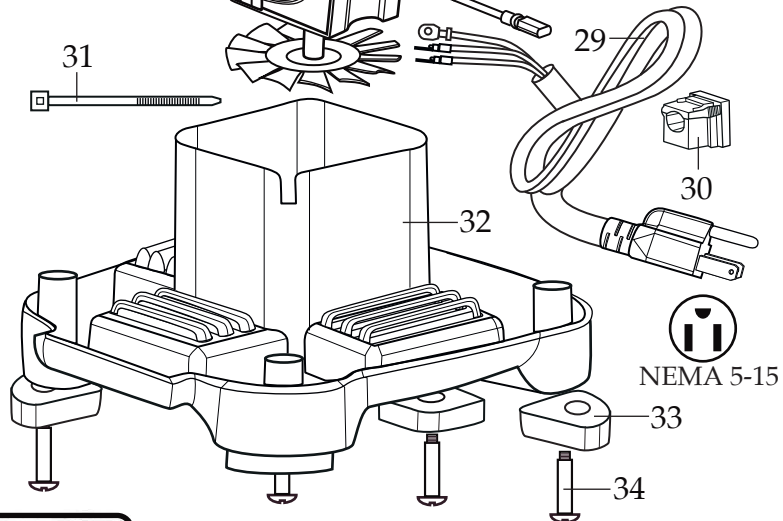

013304
 NSF Seal

(on units after 4/23/2015)

038158
 Brush & Spring
 (2 required)

NOTE:

Torque to 80 - 85 in./lbs.

503522 (changed after 12/5/2017)
 BPA Free Container with
 Blending Assembly

035592
 Blending Assembly Kit

503459 (use 503522)
 Container with Blending Assembly

NEMA 5-15

← Date Code Location
 YY|MM|DD
 year|year|month|month|day|day

Illustration#	Part#	Description
1	035153 026282-E	Eastman Jar Cover Lid <i>(on units after 8/4/2016)</i> Eastman Jar Cover Lid
2	036319-V 033625-V	Vinyl Jar Cover with Ribs <i>(on units after 2/15/2018)</i> Vinyl Jar Cover
3	503444	Blade Assembly
4	027716	V Seal
5	503458	Bearing Holder / Seal Assembly <i>(changed after 11/19/2015)</i>
6	009724	Nylon Flat Washer
7	003537	Stainless Steel Washer
8	003509	Neoprene Washer (rubber)
9	033626	48 oz. BPA Free Copolyester Container
10	003509	Neoprene Washer (rubber)
11	003537	Stainless Steel Washer
12	034156	Bearing Holder Nut
13	003526	Phenolic Washer
14	035048	Flat Stainless Steel Washer
15	503520 032453	Coupling <i>(changed after 12/5/2017)</i> Coupling
16	033623	Jar Pad
17	503520 032453	Coupling <i>(changed after 12/5/2017)</i> Coupling
18	035756 026413	Stainless Steel Cap Washer <i>(on units after 10/6/2016)</i> Stainless Steel Cap Washer
19	033616	Top Housing
20	026269	Upper Motor Mount
21	033546	Control Panel
22	033737	O Ring
23		<i>Comes with the 033546 Control Panel</i>
24	026267	Screw (4 required)
25	033618	120 volt Chiaphua Motor
26	032611	Screw (4 required)
27	027278	Ground Screw