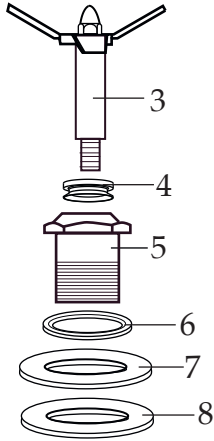

013304
 NSF Seal

(on units after 4/23/2015)

038158
 Brush & Spring
 (2 required)

NOTE:

Torque to 80 - 85 in./lbs.

503522 (changed after 12/5/2017)
 BPA Free Container with
 Blending Assembly

035592
 Blending Assembly Kit

503459 (use 503522)
 Container with Blending Assembly

NEMA 5-15

← Date Code Location
 YY|MM|DD
 year|year|month|month|day|day

Illustration#	Part#	Description
1	035153 026282-E	Eastman Jar Cover Lid <i>(on units after 8/4/2016)</i> Eastman Jar Cover Lid
2	036319-V 033625-V	Vinyl Jar Cover with Ribs <i>(on units after 2/15/2018)</i> Vinyl Jar Cover
3	503444	Blade Assembly
4	027716	V Seal
5	503458	Bearing Holder / Seal Assembly <i>(changed after 11/19/2015)</i>
6	009724	Nylon Flat Washer
7	003537	Stainless Steel Washer
8	003509	Neoprene Washer (rubber)
9	033626	48 oz. BPA Free Copolyester Container
10	003509	Neoprene Washer (rubber)
11	003537	Stainless Steel Washer
12	034156	Bearing Holder Nut
13	003526	Phenolic Washer
14	035048	Flat Stainless Steel Washer
15	503520 032453	Coupling <i>(changed after 12/5/2017)</i> Coupling
16	033623	Jar Pad
17	503520 032453	Coupling <i>(changed after 12/5/2017)</i> Coupling
18	035756 026413	Stainless Steel Cap Washer <i>(on units after 10/6/2016)</i> Stainless Steel Cap Washer
19	033616	Top Housing
20	026269	Upper Motor Mount
21	033546	Control Panel
22	033737	O Ring
23		<i>Comes with the 033546 Control Panel</i>
24	026267	Screw (4 required)
25	033618	120 volt Chiaphua Motor
26	032611	Screw (4 required)
27	027278	Ground Screw

Illustration#	Part#	Description
28	002943	Washer (2 required <i>on units after 12/8/2017</i>) - (1 required)
29	503431	Cordset Assembly
30	033619	Strain Relief
31	013731	Wire Tie
32	035282 033617	Bottom Housing (<i>on units after 8/4/2016</i>) Bottom Housing
33	035287 033620	Foot (4 required <i>on units after 8/4/2016</i>) Foot (4 required)
34	035260 026276	Screw (4 required <i>on units after 8/4/2016</i>) Screw (4 required)