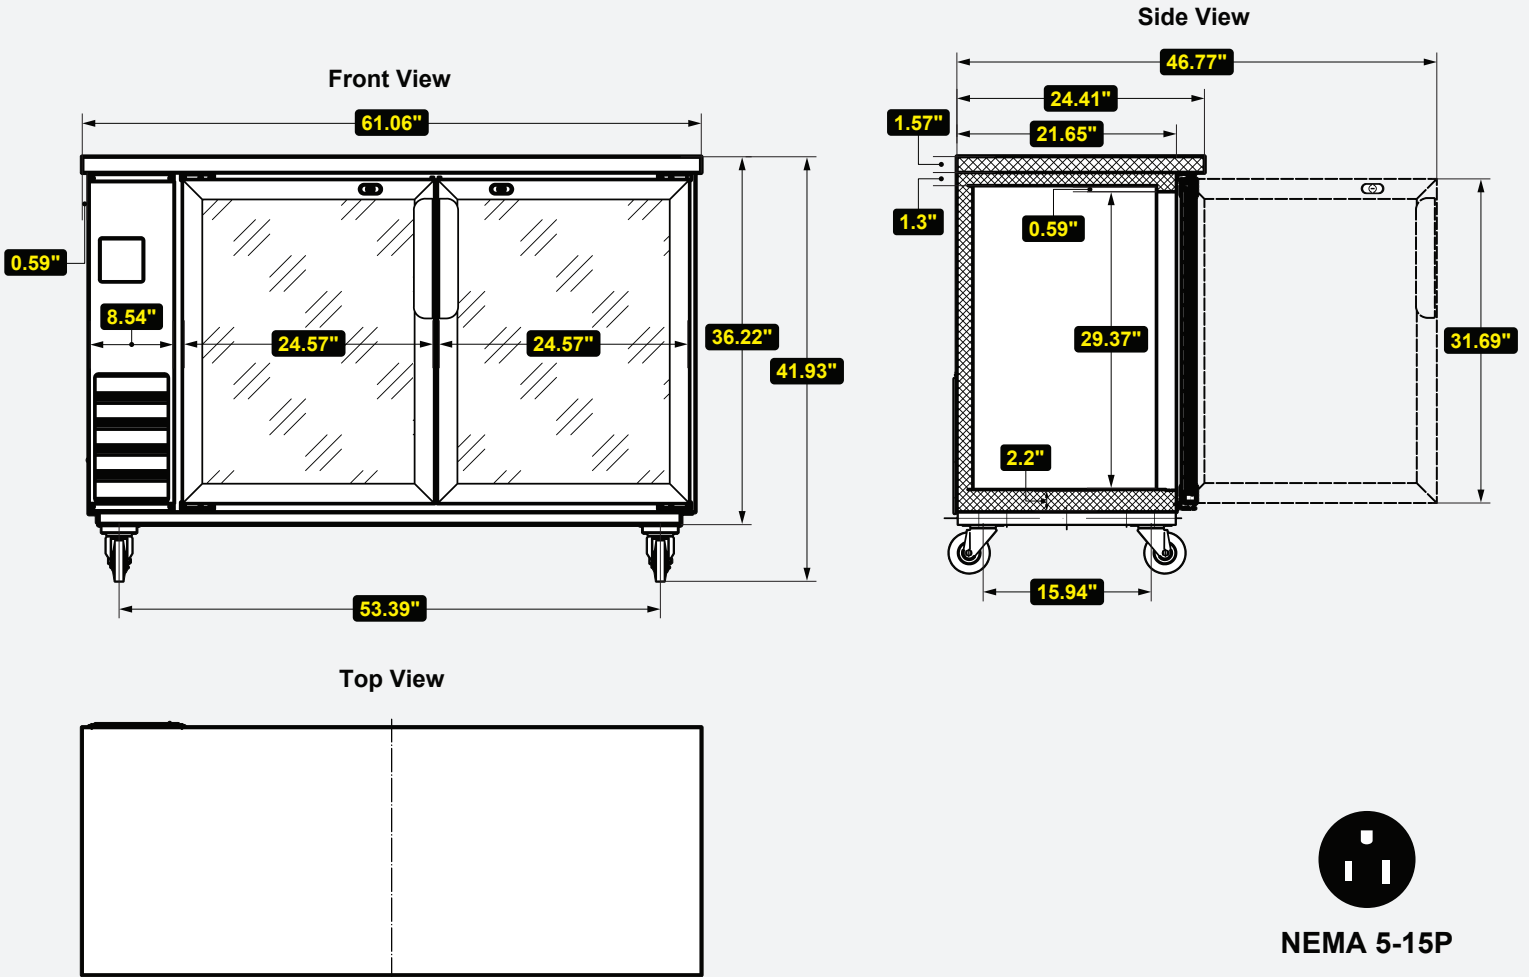

BB3-24G-HC Glass Door Bottle Cooler

Item # _____
Project : _____
Qty : _____

Technical Information:

MODEL #	DESCRIPTION	DIMENSIONS	WEIGHT/LBS.
		(W x D x H)	(Shipping)
BB3-24G-HC	61 in. Unit	61.1" W x 24.4" D x 36.2" H	349 lbs.

CONSTRUCTION	
Exterior Material	Painted Steel
Interior Material	Painted Steel
Insulation Material	CFC Free Foam
Shelf Material	PVC Coated Wire
Number of Shelves	1 per Door

COOLING	
Temperature Range	33°F – 41°F
Refrigerant+Charge oz.	R290 / 0.00 oz.
BTU/H	1155
Defrosting	Every 6 Hours
Horse Power	2/5
Storage Capacity	13.5 cu. ft.

ELECTRICAL	
Voltage	115
Amps	3
Hz	60
Phase	1

ADDITIONAL INFORMATION

Installation by certified commercial restaurant equipment installer recommended. Inspection before and after installation by licensed electrician for safe operation. Product designed for interior usage in a climate controlled location with adequate air circulation and not adjacent to a high temperature source.

Copyright © 2021 Serv-Ware Products LLC.

Phone:(800).768.5953
Fax:(800).976.1299

www.servware.com