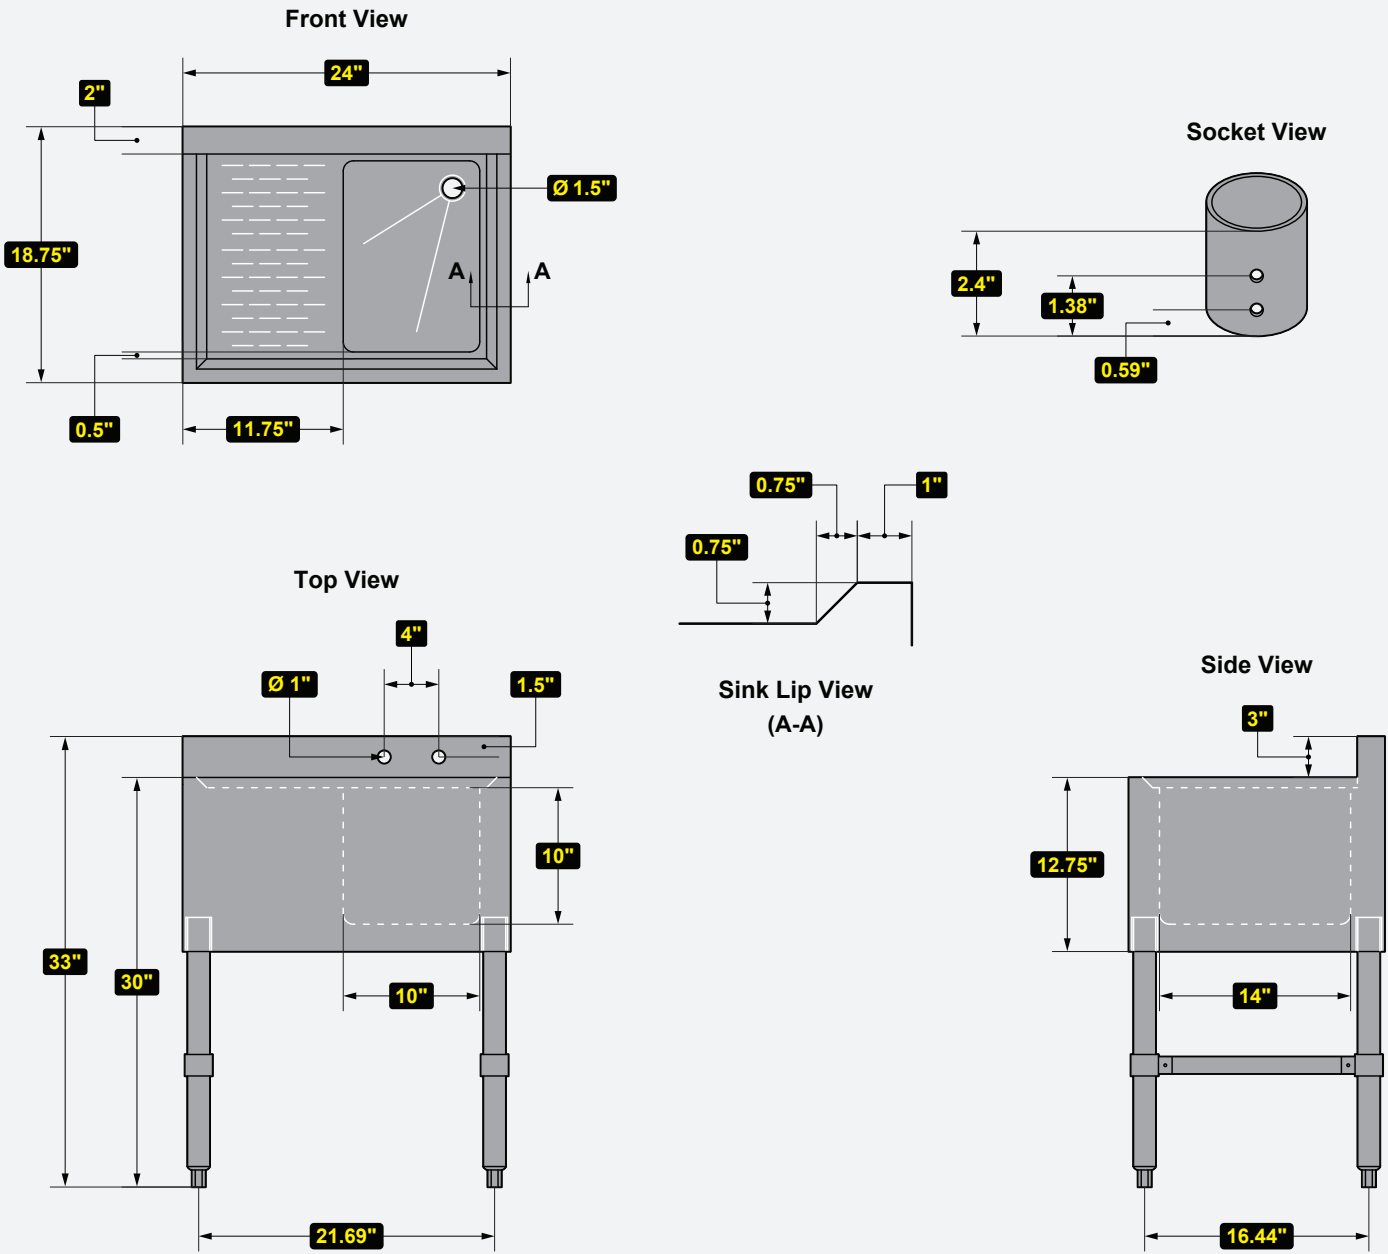

MODEL #	DESCRIPTION	DIMENSIONS (W x D x H)	WEIGHT/LBS. (Shipping)
BAR1B24-L-CWP	24" Bar Sink	24" W x 18.75" D x 33" H	31 lbs.

# OF BOWLS	BOWL DIMENSIONS (W x D x H)	BACK SPLASH
1	10" W x 14" D x 10" H	N/A

DRAIN BOARDS

YES

One 11.75" Left