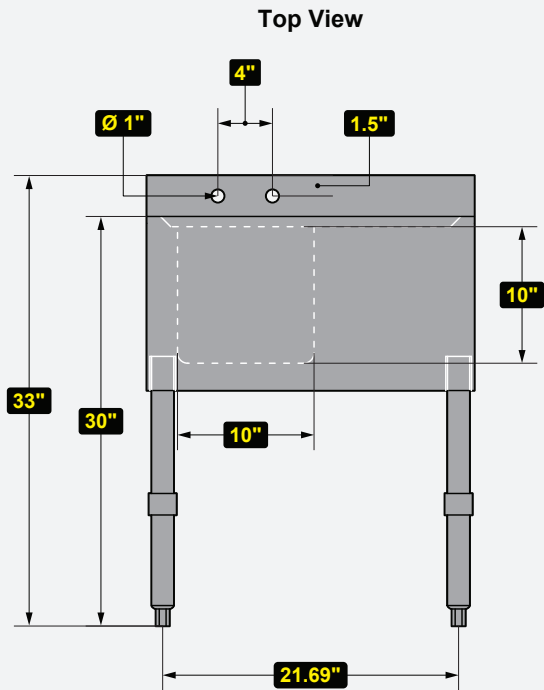

MODEL #	DESCRIPTION	DIMENSIONS (W x D x H)	WEIGHT/LBS. (Shipping)
BAR1B24-R-CWP	24" Bar Sink	24" W x 18.75" D x 33" H	31 lbs.

# OF BOWLS	BOWL DIMENSIONS (W x D x H)	BACK SPLASH
1	10" W x 14" D x 10" H	N/A

DRAIN BOARDS

YES

One 11.75" Right

Phone:(800).768.5953
Fax:(800).976.1299