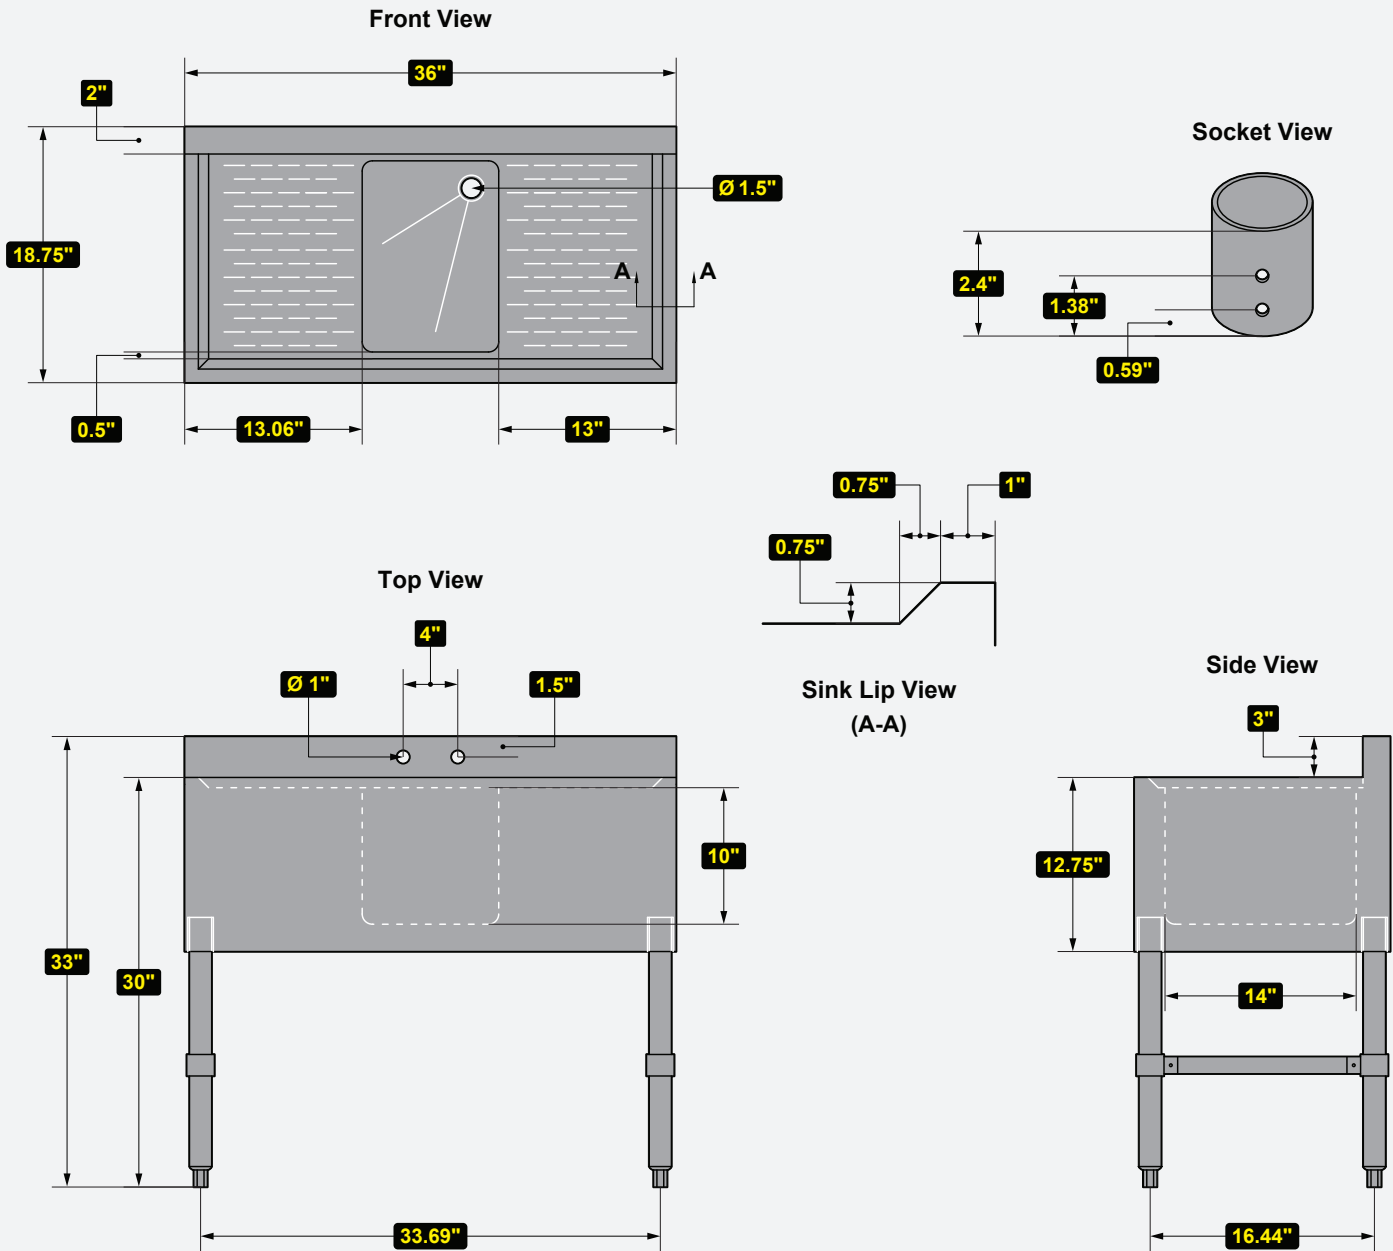

MODEL #	DESCRIPTION	DIMENSIONS (W x D x H)	WEIGHT/LBS. (Shipping)
BAR1B36-LR-CWP	36" Bar Sink	36" W x 18.75" D x 33" H	48 lbs.

# OF BOWLS	BOWL DIMENSIONS (W x D x H)	BACK SPLASH
1	10" W x 14" D x 10" H	N/A

DRAIN BOARDS

YES

Two 13"

Phone: (800) 768.5953
Fax: (800) 976.1299