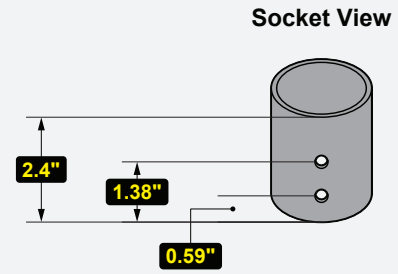

MODEL #	DESCRIPTION	DIMENSIONS (W x D x H)	WEIGHT/LBS. (Shipping)
BAR1B24-R-CWP	24" Bar Sink	24" W x 18.75" D x 33" H	31 lbs.

# OF BOWLS	BOWL DIMENSIONS (W x D x H)	BACK SPLASH
1	10" W x 14" D x 10" H	N/A

DRAIN BOARDS

YES

One 11.75" Right

Phone:(800).768.5953
Fax:(800).976.1299