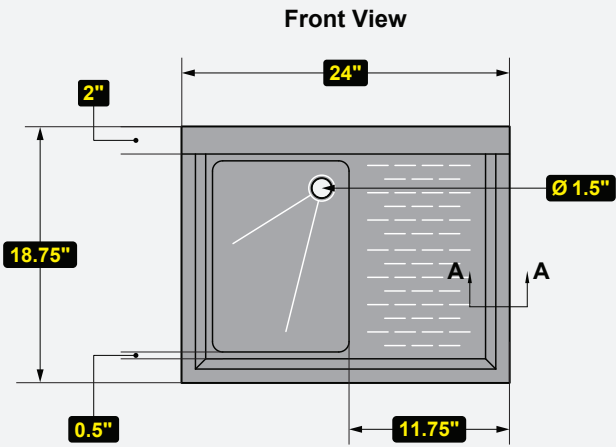

MODEL #	DESCRIPTION	DIMENSIONS (W x D x H)	WEIGHT/LBS. (Shipping)
BAR1B24-R-CWP	24" Bar Sink	24" W x 18.75" D x 33" H	31 lbs.

# OF BOWLS	BOWL DIMENSIONS (W x D x H)	BACK SPLASH
1	10" W x 14" D x 10" H	N/A

DRAIN BOARDS

YES

One 11.75" Right

Phone:(800).768.5953
Fax:(800).976.1299