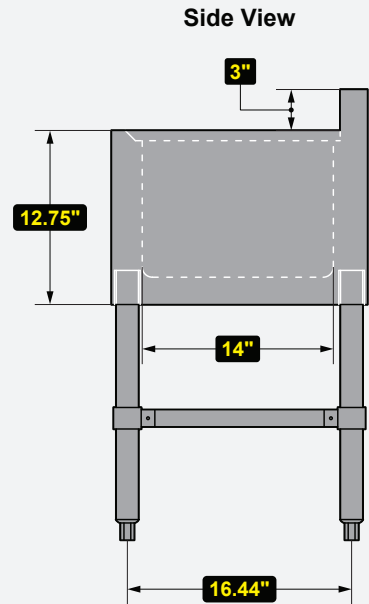

MODEL #	DESCRIPTION	DIMENSIONS (W x D x H)	WEIGHT/LBS. (Shipping)
BAR1B24-R-CWP	24" Bar Sink	24" W x 18.75" D x 33" H	31 lbs.

# OF BOWLS	BOWL DIMENSIONS (W x D x H)	BACK SPLASH
1	10" W x 14" D x 10" H	N/A

DRAIN BOARDS

YES

One 11.75" Right

Phone:(800).768.5953
Fax:(800).976.1299