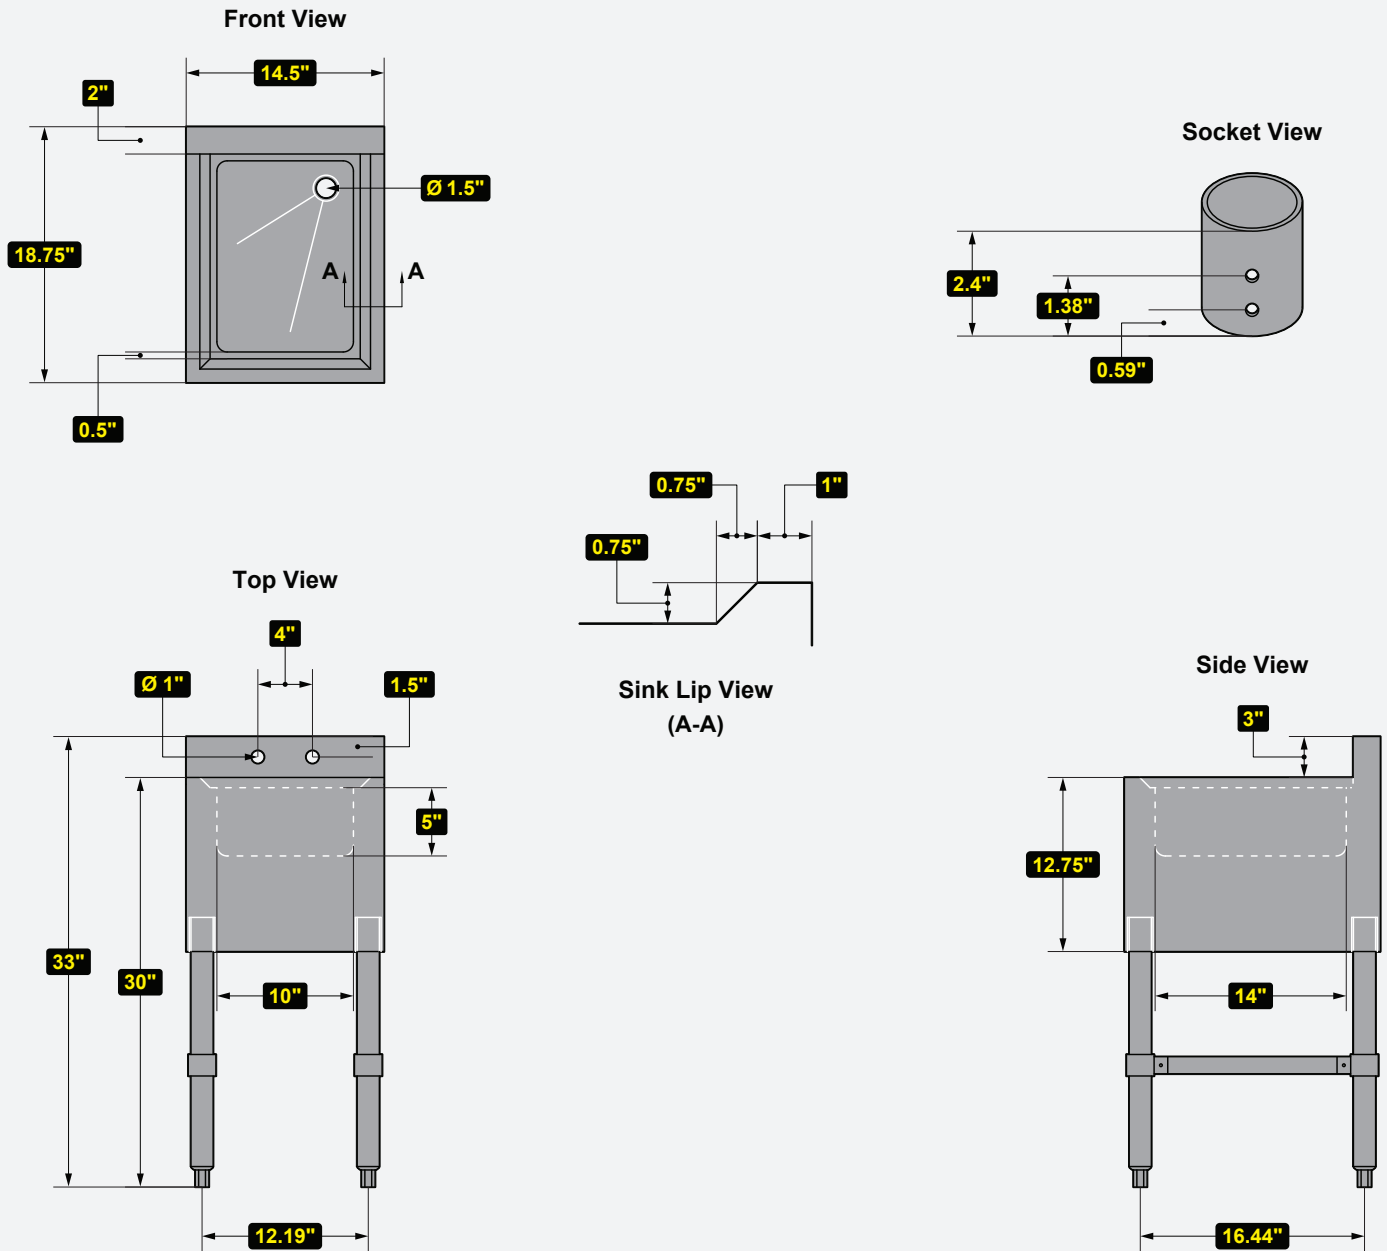

Bar Sinks

1 Sink Bowl
Stainless Steel

Model No.

BAR1B36-LR-CWP

← **BAR1B36-LR-CWP**

Additional Sizes

- BAR1B14-CWP
- BAR1B24-L-CWP
- BAR1B24-R-CWP
- BAR1B36-LR-CWP

Features:

www.servware.com

Phone:(800).768.5953

Fax:(800).976.1299

MODEL #	DESCRIPTION	DIMENSIONS (W x D x H)	WEIGHT/LBS. (Shipping)
BAR1B14-CWP	14.5" Bar Sink	14.5" W x 18.75" D x 33" H	19 lbs.

# OF BOWLS	BOWL DIMENSIONS (W x D x H)	BACK SPLASH
1	10" W x 14" D x 5" H	N/A

DRAIN BOARDS
NO
N/A

Phone:(800).768.5953
 Fax:(800).976.1299

MODEL #	DESCRIPTION	DIMENSIONS (W x D x H)	WEIGHT/LBS. (Shipping)
BAR1B24-L-CWP	24" Bar Sink	24" W x 18.75" D x 33" H	31 lbs.

MODEL #	DESCRIPTION	DIMENSIONS (W x D x H)	WEIGHT/LBS. (Shipping)
BAR1B24-R-CWP	24" Bar Sink	24" W x 18.75" D x 33" H	31 lbs.