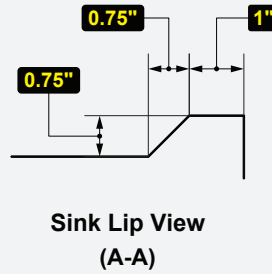

MODEL #	DESCRIPTION	DIMENSIONS (W x D x H)	WEIGHT/LBS. (Shipping)
BAR1B24-R-CWP	24" Bar Sink	24" W x 18.75" D x 33" H	31 lbs.

# OF BOWLS	BOWL DIMENSIONS (W x D x H)	BACK SPLASH
1	10" W x 14" D x 10" H	N/A

DRAIN BOARDS

YES

One 11.75" Right

Phone:(800).768.5953
Fax:(800).976.1299